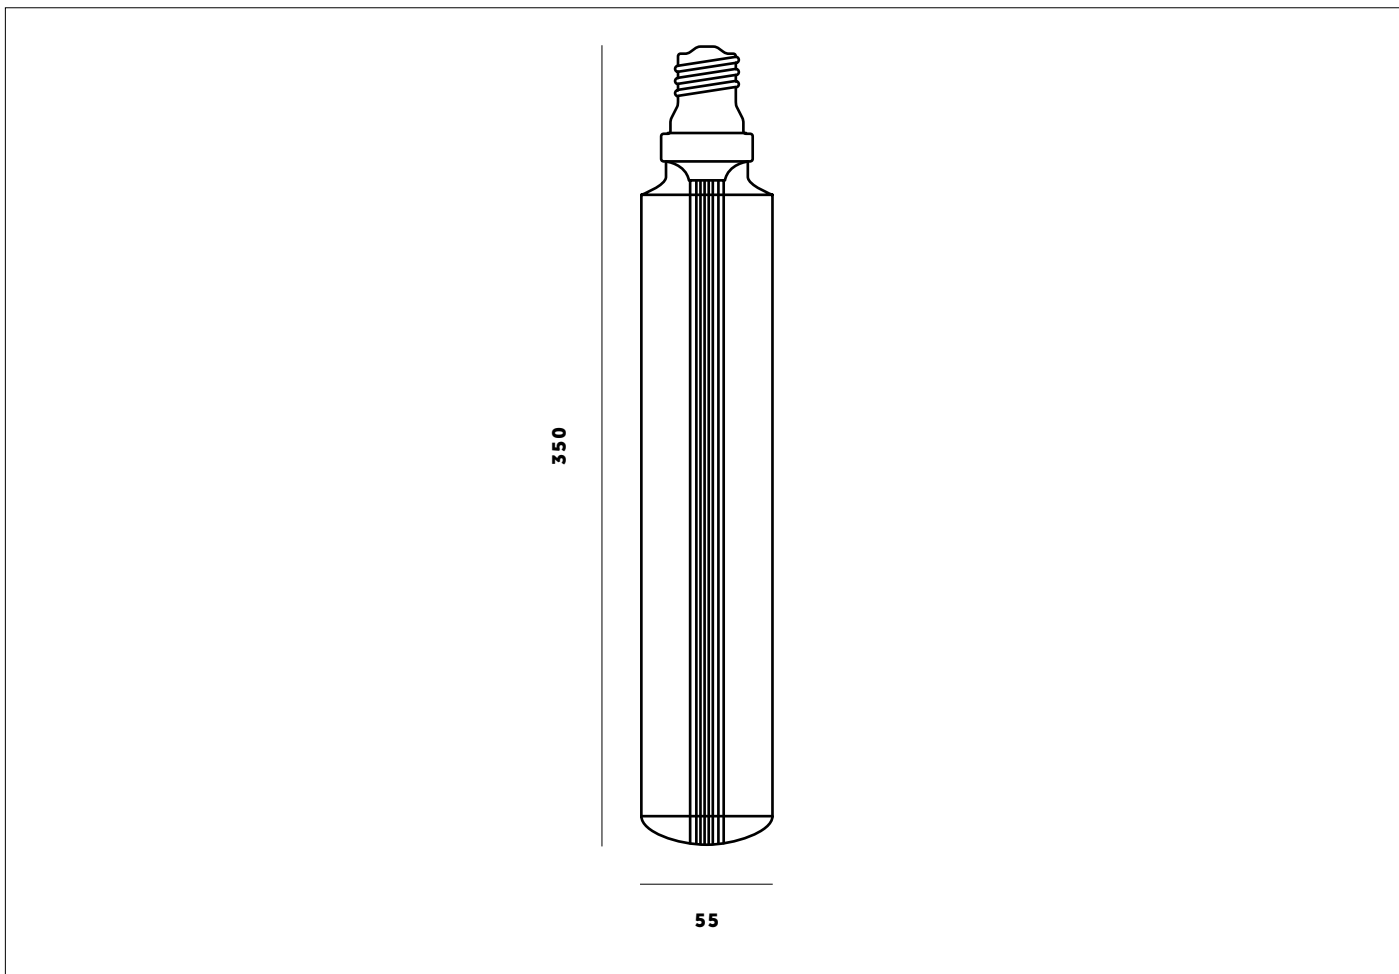

BUSTER + PUNCH

BUSTER BULB / TUBE

TECH SPEC

BUSTER BULB / TUBE

BUSTER TUBE / TUBE is the next generation of our iconic BUSTER BULB range.

Designed as a sculptural centrepiece with an elegant extended light pipe.

The BULB fits any E27 screw light fitting

busterandpunch.com
info@busterandpunch.com

BUSTER + PUNCH

BUSTER BULB / TUBE / DIMMABLE

TECH SPEC

FINISH	SKU
<input type="checkbox"/> Crystal / Dimmable	BB-TU28-E27-D-CR-B
SPECIFICATIONS	
Power: 5W Type: Dimmable LED Screw fitting: E27 Supply: 22-240 VAC Expected Life: 30 000 hrs Lumen: max 250 Light appearance: 2700k (Warm White)	CRI: 80 Power factor: 0.88 Recommended dimmer module: Buster + Punch LED module. (Sold with our dimmer switches) Please note: Not suitable for DALI dimming systems. CE certified.* For indoor use only.

TECH SPEC

FINISH	SKU
<input type="checkbox"/> Crystal / Non-dimmable	BB-TU28-E27-ND-CR-B

SPECIFICATIONS	
Power: 2W Type: Non-dimmable LED Screw fitting: E27 Supply: 110-240 VAC Expected Life: 30 000 hrs Lumen: max 110 Light appearance: 2700k (Warm White)	CRI: 80 Power factor: 0.5 CE certified.* For indoor use only.