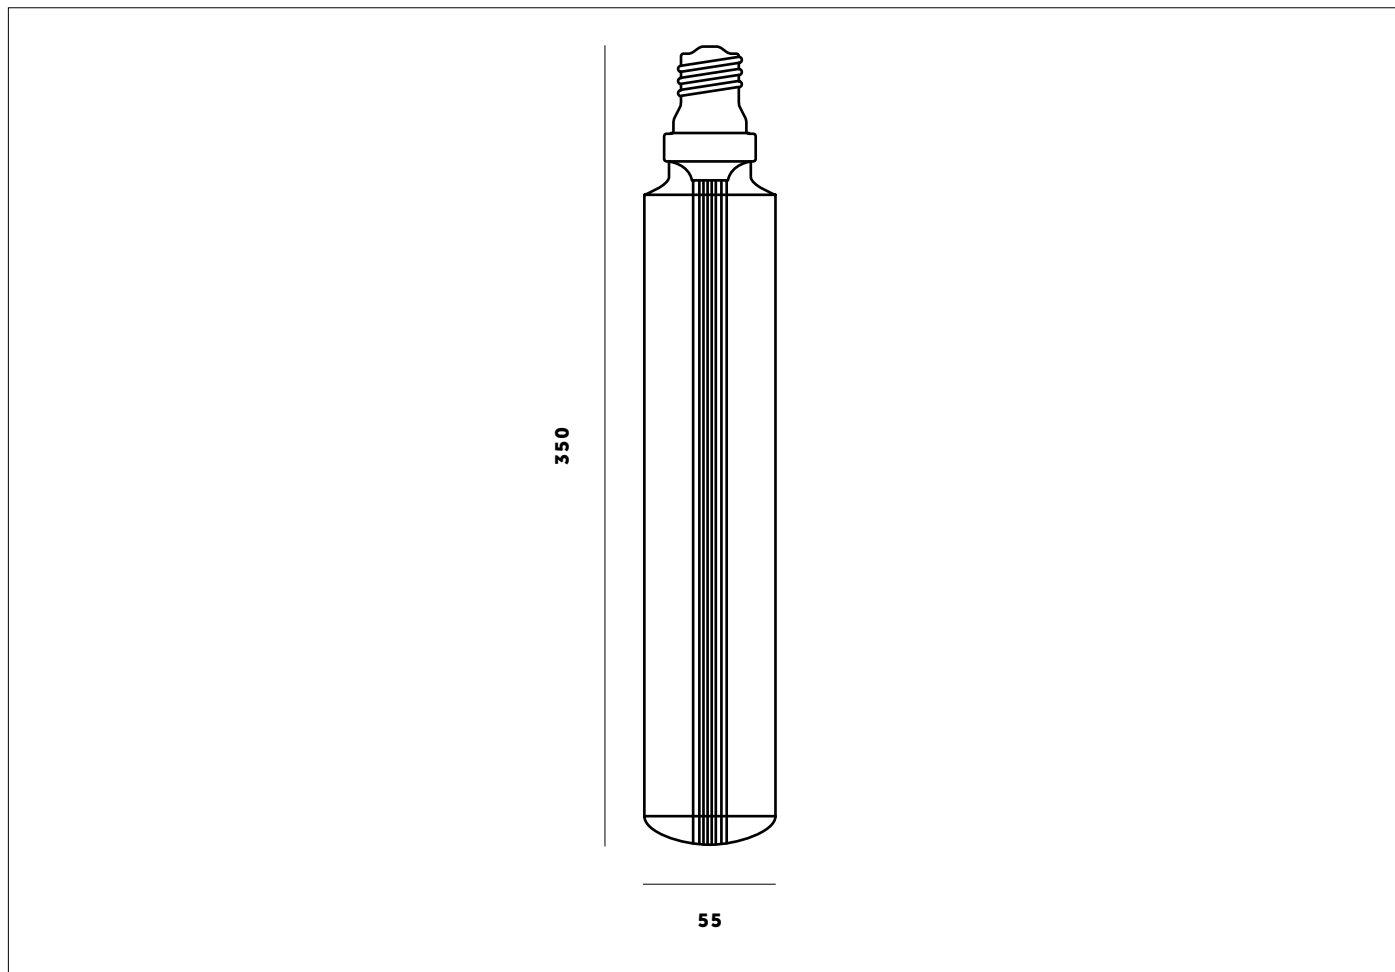

The BULB fits any E27 screw light fitting

busterandpunch.com
info@busterandpunch.com

BUSTER + PUNCH

BUSTER BULB / TUBE / DIMMABLE

TECH SPEC

FINISH	SKU
<input type="checkbox"/> Crystal / Dimmable	BB-TU28-E27-D-CR-B
SPECIFICATIONS	
Power: 5W Type: Dimmable LED Screw fitting: E27 Supply: 22-240 VAC Expected Life: 30 000 hrs Lumen: max 250 Light appearance: 2700k (Warm White)	CRI: 80 Power factor: 0.88 Recommended dimmer module: Buster + Punch LED module. (Sold with our dimmer switches) Please note: Not suitable for DALI dimming systems. CE certified.* For indoor use only.

TECH SPEC

FINISH	SKU
<input type="checkbox"/> Crystal / Non-dimmable	BB-TU28-E27-ND-CR-B

SPECIFICATIONS	
Power: 2W Type: Non-dimmable LED Screw fitting: E27 Supply: 110-240 VAC Expected Life: 30 000 hrs Lumen: max 110 Light appearance: 2700k (Warm White)	CRI: 80 Power factor: 0.5 CE certified.* For indoor use only.