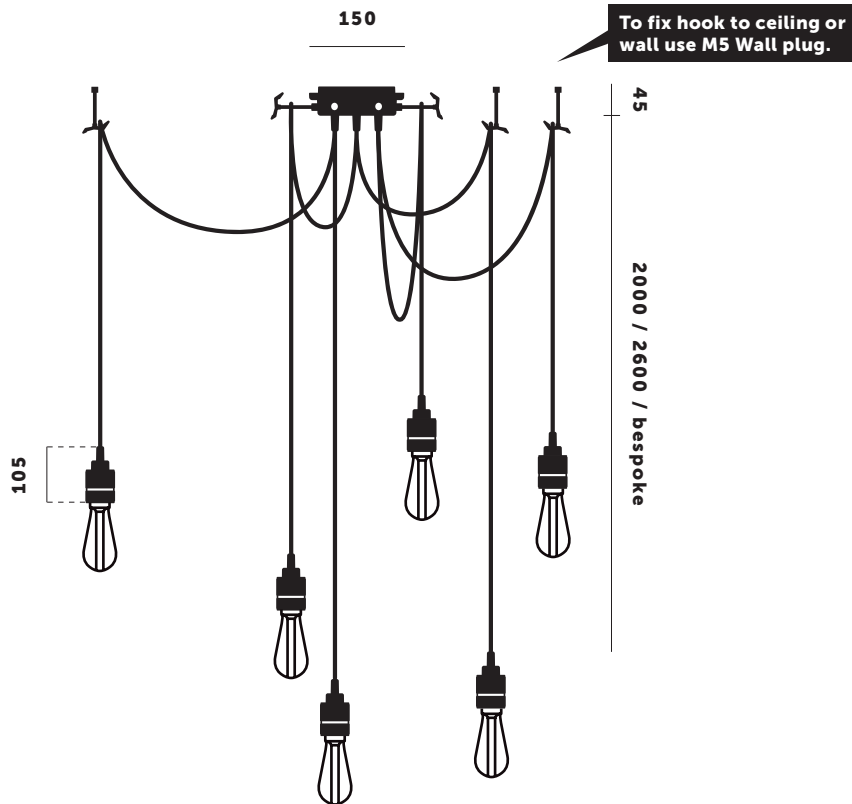

BUSTER + PUNCH

HOOKED 6.0 / NUDE

TECH SPEC

HOOKED 6.0 / NUDE

A ceiling light with six pendants and made from solid metal with matt rubber detailing. Each pendant length can be adjusted and hooked onto a solid metal hook, ensuring a unique sculptural shape. Buster + Punch offers a range of light bulbs that look great with this light and are sold separately.

busterandpunch.com
info@busterandpunch.com

BUSTER + PUNCH

HOOKED 6.0 / NUDE

SPECIFICATIONS:

E27 screw
 200-240V
 IP20
 Maximum 40W bulbs
 Bulbs sold separatley

FINISH	2 M CABLE	2.6 M CABLE	ALSO INCLUDED:
 Steel  Brass  Smoked Bronze	<p>UK-HK6-ST-2.0-A</p> <p>UK-HK6-BR-2.0-A</p> <p>UK-HK6-SM-2.0-A</p>	<p>UK-HK6-ST-2.6-A</p> <p>UK-HK6-BR-2.6-A</p> <p>UK-HK6-SM-2.6-A</p>	<p>6x solid metal M5 hook 3x wood screw 3x plastic plug* 1x extra rubber bit</p>  3 pcs  3 pcs  1 pcs  6 pcs