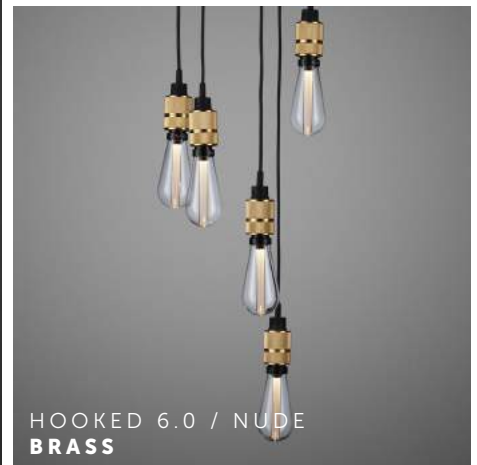

BUSTER + PUNCH

HOOKED 6.0 / NUDE

TECH SPEC

HOOKED 6.0 / NUDE

A ceiling light with six pendants and made from solid metal with matt rubber detailing. Each pendant length can be adjusted and hooked onto a solid metal hook, ensuring a unique sculptural shape. Buster + Punch offers a range of light bulbs that look great with this light and are sold separately.

busterandpunch.com
info@busterandpunch.com

BUSTER + PUNCH

HOOKED 6.0 / NUDE

SPECIFICATIONS:

E27 screw
 200-240V
 IP20
 Maximum 40W bulbs
 Bulbs sold separatley

FINISH	2 M CABLE	2.6 M CABLE	ALSO INCLUDED:
 Steel  Brass  Smoked Bronze	<p>UK-HK6-ST-2.0-A</p> <p>UK-HK6-BR-2.0-A</p> <p>UK-HK6-SM-2.0-A</p>	<p>UK-HK6-ST-2.6-A</p> <p>UK-HK6-BR-2.6-A</p> <p>UK-HK6-SM-2.6-A</p>	<p>6x solid metal M5 hook 3x wood screw 3x plastic plug* 1x extra rubber bit</p>  3 pcs  3 pcs  1 pcs  6 pcs