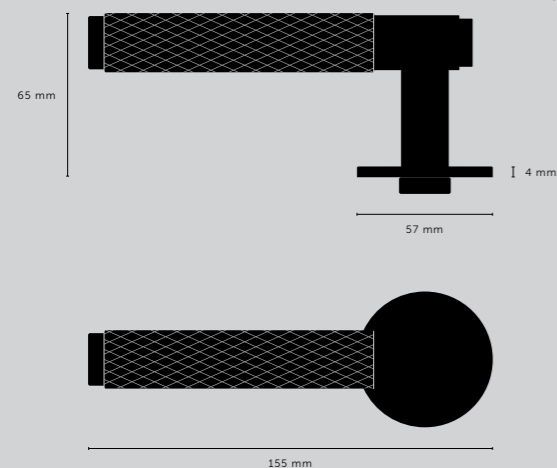

[collection. **LINEAR.**]

Our new linear-knurl pattern is machined into 12mm diameter solid bar and inspired by fashion accessory hardware. Elegant in look and scale this knurl is beautifully refined. The linear-knurl is accompanied by machined torx screws.

[dimensions.]

[scale.]

900 mm counter

[size.] **LARGE.]**
 [finish.] **BRASS.]**

L-BAR / LINEAR

[knurl.] **LINEAR.]**

[details.] **SOLID METAL.]**
MACHINED STALK.]
TORX SCREW END.]

[finish.]

[dimensions.]

[product image.]

[finish.]

STEEL.]
BRASS.]
SMOKED BRONZE.]
BLACK.]

[fyi.]

SOLD IN PAIRS.]
CENTRE-DISTANCE 30 MM (SWEDEN).]
CENTRE-DISTANCE 38MM (UK)* TRADE PRODUCT ONLY.]
CAN ONLY BE USED WITH HEAVILY SPRUNG LATCHES.]
FITS DOORS OF THICKNESS 35 - 54MM WITH SUPPLIED FITTINGS.]
INTERIOR USE ONLY.]