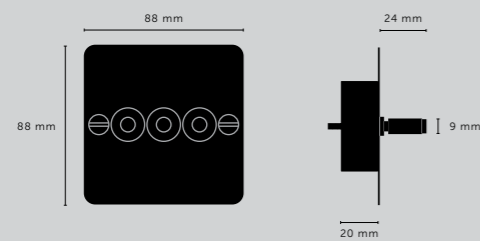

TOGGLE SWITCH

[knurl.] **CROSS.]**

[type.] **1G INTERMEDIATE.]**

1G.]

2G.]

3G.]

4G.]

[details.] **SOLID METAL.]**
COIN SCREWS.]
ON/OFF.]
2-WAY.]
3-WAY (INTERMEDIATE ONLY).]
10AX.]

[dimensions.]