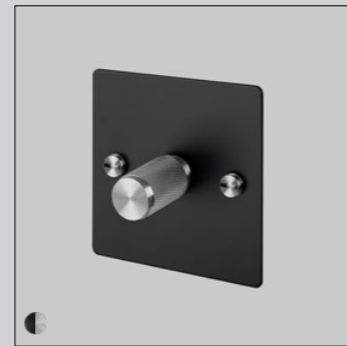

TOGGLE SWITCH

[knurl.] **CROSS.]**

[type.] **1G INTERMEDIATE.]**

1G.]

2G.]

3G.]

4G.]

[details.] **SOLID METAL.]**
COIN SCREWS.]
ON/OFF.]
2-WAY.]
3-WAY (INTERMEDIATE ONLY).]
10AX.]