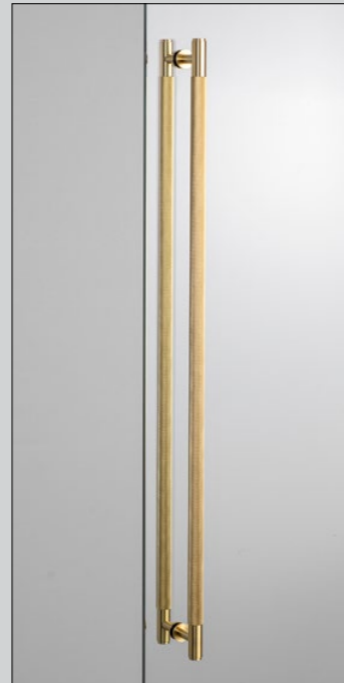

[finish.] **STEEL.]**
BRASS.]
SMOKED BRONZE.]
BLACK.]

[details.] **SOLID METAL.]**
COIN SCREW ENDS.]

[dimensions.]

[product image.]

[scale.]

2040 mm door

[knurl.] **CROSS.]**
[finish.] **BLACK.]**

[category. **LIGHTING.**]