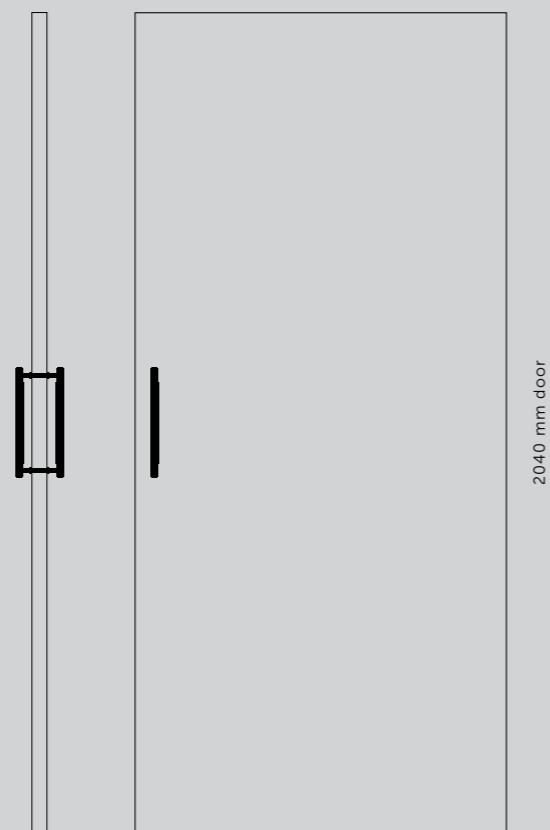

[knurl.] **CROSS.]**
[finish.] **SMOKED BRONZE.]**