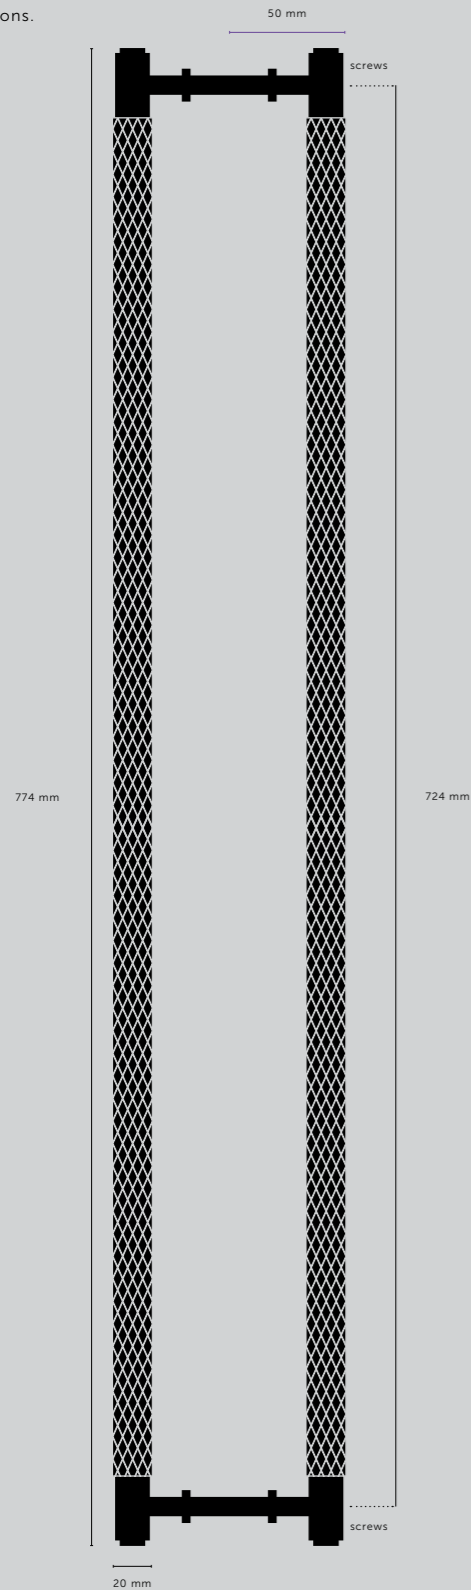

[finish.] **STEEL.]**
BRASS.]
SMOKED BRONZE.]
BLACK.]

[details.] **SOLID METAL.]**
COIN SCREW ENDS.]

[dimensions.]

[product image.]

[scale.]

2040 mm door

[knurl.] **CROSS.]**
[finish.] **BLACK.]**

[category. **LIGHTING.**]