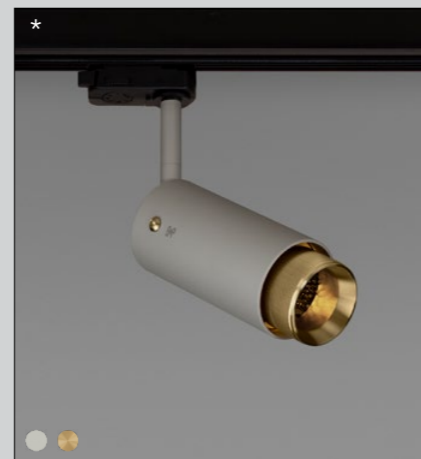

EXHAUST

[category.] **ADJUSTABLE SPOTLIGHTS.]**

[finish details.]
STEEL.]
BURNT STEEL®.]
BRASS.]
GUN METAL.]

[type.]
SPOT.]
TRACK.]

[finish body.]
STONE.]
GRAPHITE.]

[knurl.] **LINEAR.]**

[fyi.] **COMPLETE FITTING COMPRISES OF BODY & DETAIL KIT.]**
GU10 BULB REQUIRED & SOLD SEPARATELY.]

[details.]
SOLID METAL.]
TORX SCREWS.]
LOW-GLARE HONEYCOMB FILTER.]

[socket.] **GU10.]**
[voltage.] **220-240V.]**
[classification.] **CB/CE CERTIFIED, CLASS 1 & IP20.]**

[compatibility*.] **THE TRACK FITTING WORKS WITH GLOBAL, POWERGEAR,]**
EUTRAC, NORDIC AND UNIPRO 3-CIRCUIT TRACK*.]

[product image.]