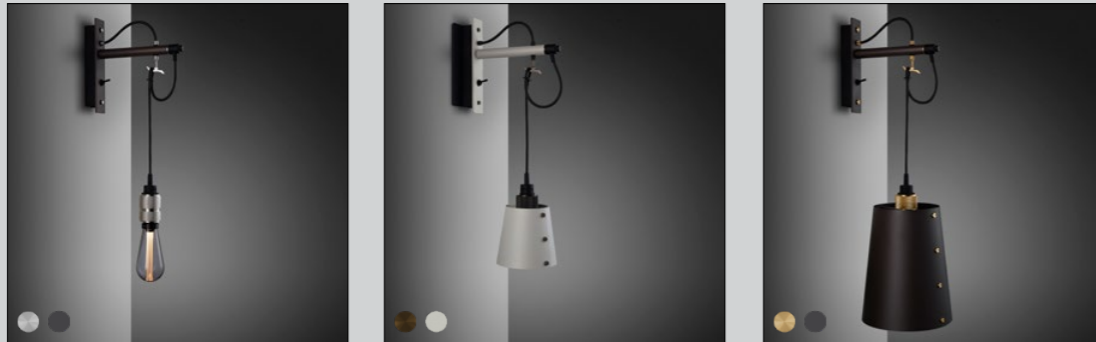

HOOKED WALL

[category.] **WALL LIGHTS.]**

[finish details.

STEEL.]
BRASS.]
SMOKED BRONZE.]

[type.]
NUDE.]
SMALL.]
LARGE.]

[finish body.

STONE.]
GRAPHITE.]

[cable length.] **UP TO 0.5M.]**

[socket.] **E27.]**
[voltage.] **220-240V.]**
[classification.] **CB/CE CERTIFIED, CLASS 1 & IP20.]**

[details.

SOLD METAL.]
MACHINED HOOKS.]

[product image.