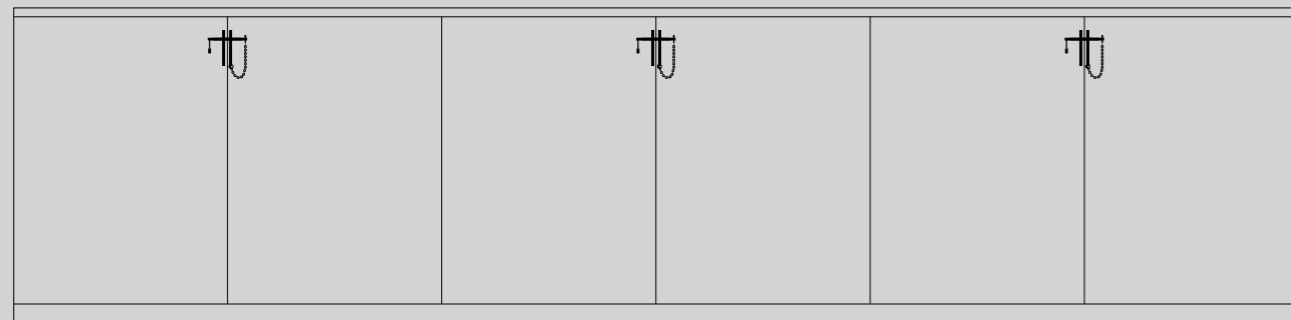

[product image.]

[details.] **SOLID METAL.]**
PADLOCK + CHAIN.]

[fyi.] **INCLUDES B+P LOW SECURITY**
PADLOCK AND KEY.]

[finish.] **BURNT STEEL®.]** ◀
BRASS.]

[dimensions.]

[scale.]

900 mm counter

[detail.]
[finish.]