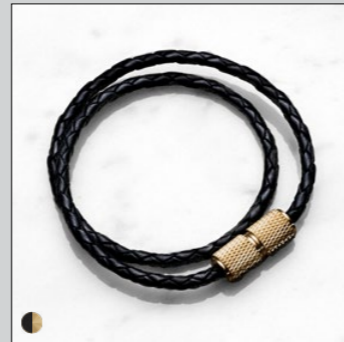

[product image.

[finish details.] **STEEL.]** 
BRASS.] 
BLACK.] 

[dimensions.] **15 MM X 19 MM.]**

DOUBLE BRACELET

[details.] **PLAITED BLACK LEATHER.]**
SOLID KNURLED METAL.]

[product image.

[finish details.] **BLACK LEATHER + BRASS.]** 
BLACK LEATHER + BLACK METAL.] 

[lengths.] **360 MM.]**
400 MM.]
420 MM.]

[type.
[type.

NECKLACE.]
DOUBLE BRACELET.]

[range. **PET ACCESSORIES.**]

We have crafted a new range of dog collars & leashes, made from the finest leather and featuring our signature, precision machined, solid metal detailing. From the gently embossed buffalo leather to the super-soft cow leather, the diamond-cut knurled pendant to the studded coin screws - this range will make sure your dog stands out from the crowd, or at least in the park.