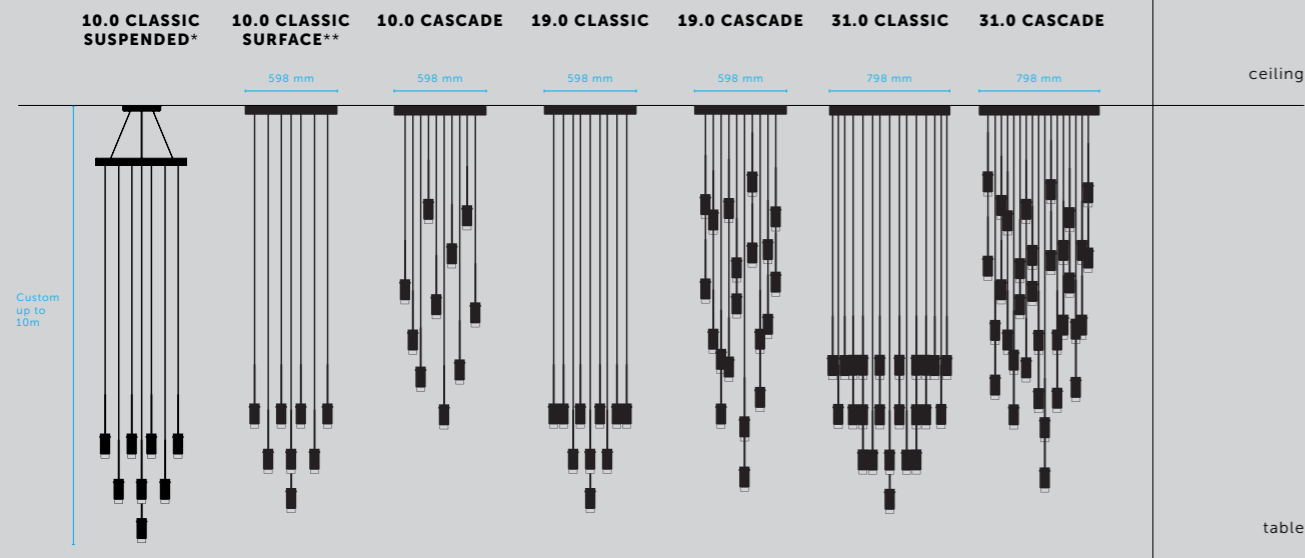

[knurl.]
LINEAR.]

[ceiling mounting.]
SURFACE.]
SUSPENDED.]

[fyi.]
CABLE LENGTHS ADJUSTABLE.]

[drop height.]
CUSTOM UP TO 10M.]

[weight.]
10.0 / 15KG.]
19.0 / 20KG.]
31.0 / 31KG.]

[details.]
SOLID METAL.]
TORX SCREWS.]
LOW-GLARE HONEYCOMB FILTER.]

[socket.]
GU10.]
 [voltage.]
220-240V.]
 [classification.]
CB/CE CERTIFIED, CLASS 1 & IP20.]

[product image.]

[scale.]

* suspended ceiling rose generally used on irregular shaped ceilings.
 ** surface mounted ceiling rose generally used on flat ceilings.