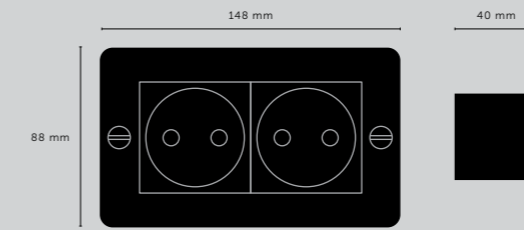

EURO PLUG SOCKET

[size.]
1G EURO PLUG SOCKET.]
2G EURO PLUG SOCKET.]
1G USB SOCKET.]

[details.]
16AMP SWITCHED.]
SOLID METAL.]
COIN SCREWS.]

[finish details.]
WHITE.]
STEEL.]
BRASS.]
SMOKED BRONZE.]
BLACK.]

[dimensions.]