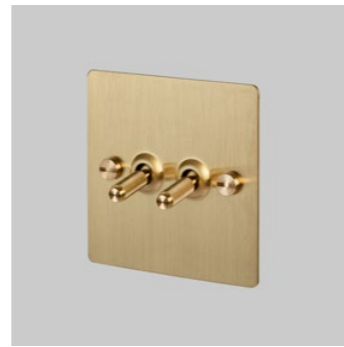

[page. **94.]**

[product. **2G UK PLUG SOCKET / USB.]**

[finish. **WHITE.]** [sku. **UK-SO-CO-2G-USB-WH-A.]**
▶ **STEEL.]** **UK-SO-CO-2G-USB-ST-A.]**
BRASS.] **UK-SO-CO-2G-USB-BR-A.]**
SMOKED BRONZE.] **UK-SO-CO-2G-USB-SM-A.]**
BLACK.] **UK-SO-CO-2G-USB-BL-A.]**