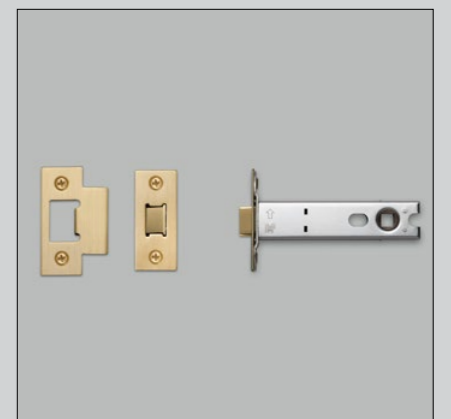

DOOR KNOB TUBULAR LATCH

[details. **82MM BACKSET.**]
FOR USE WITH OUR DOOR KNOBS
(NOT FIXED).]

[product image.]

[finish.]

- STEEL.]
- BRASS.]
- BLACK.]