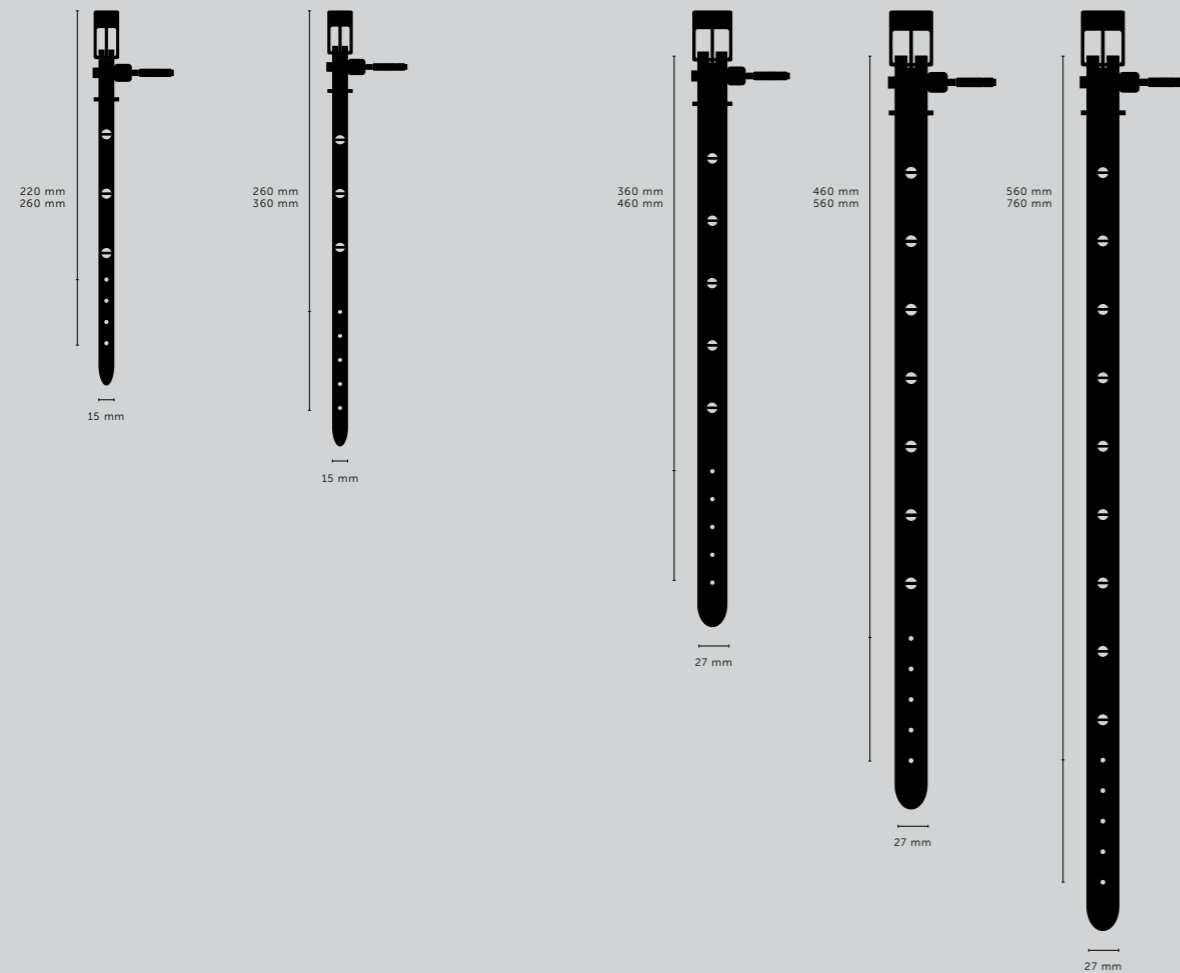

[dimensions.]

X-SMALL

SMALL

MEDIUM

LARGE

X-LARGE