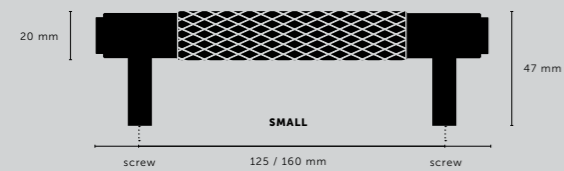

[fyi.]
DOUBLE-SIDED VERSION AVAILABLE PG. 48.]

[dimensions.]

[scale.]

900 mm counter