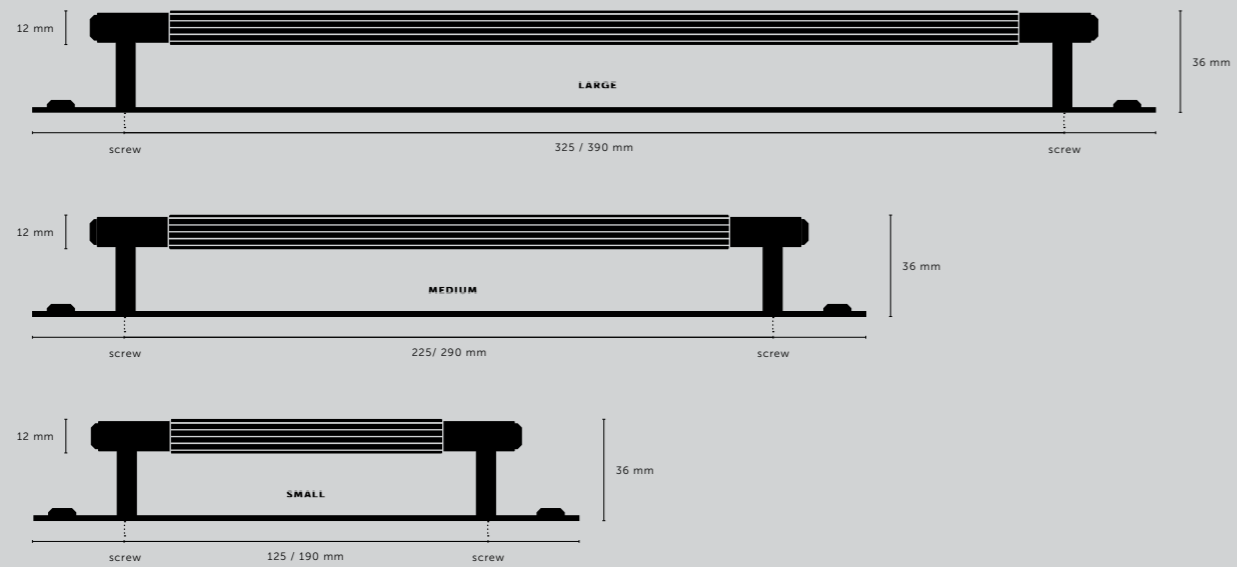

900 mm counter

[size.]
SMALL.]
 [finish.]
GUN METAL.]

PULL BAR / PLATE / LINEAR

[size.]
SMALL.]
MEDIUM.]
LARGE.]

[finish.]
STEEL.] 
BRASS.] 
GUN METAL.] 
BLACK.] 

[knurl.]
LINEAR.]

[details.]
SOLID METAL.]
BACKPLATE.]
TORX SCREWS.]

[dimensions.]

[scale.]

900 mm counter

[size.] **LARGE.]**
 [finish.] **BRASS.]**

L-BAR / LINEAR

[knurl.] **LINEAR.]**

[details.] **SOLID METAL.]**
MACHINED STALK.]
TORX SCREW END.]

[finish.]