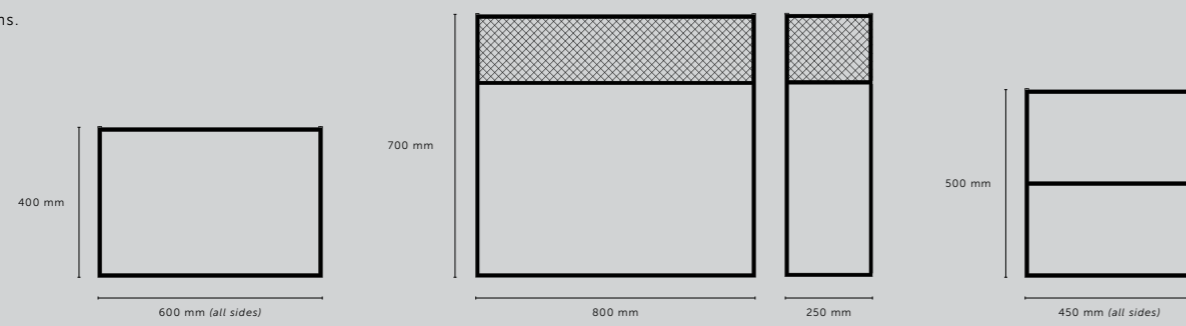

[dimensions.]