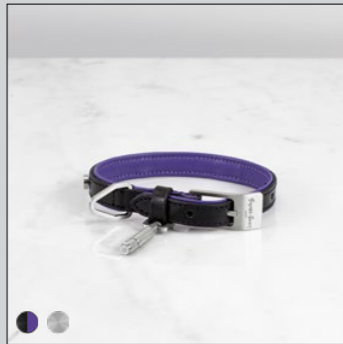

DOG COLLAR

[category.] **PET ACCESSORIES.]**

[size.] **X-SMALL.]**
SMALL.]
MEDIUM.]
LARGE.]
X-LARGE.]

[knurl.] **CROSS.]**

product image.