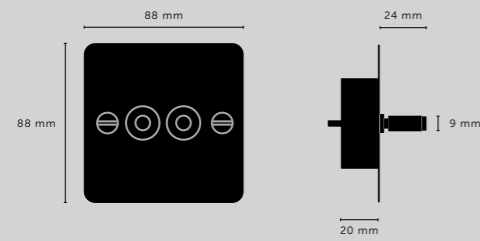

TOGGLE SWITCH

[knurl.] **CROSS.]**

[type.] **1G INTERMEDIATE.]**

1G.]

2G.]

3G.]

4G.]

[details.] **SOLID METAL.]**
COIN SCREWS.]
ON/OFF.]
2-WAY.]
3-WAY (INTERMEDIATE ONLY).]
10AX.]

[dimensions.]