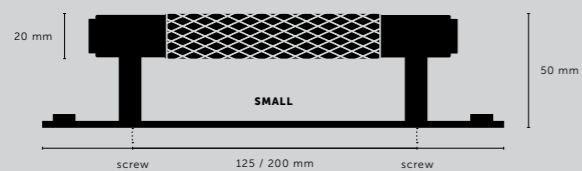

[dimensions.]

[scale.]

900 mm counter