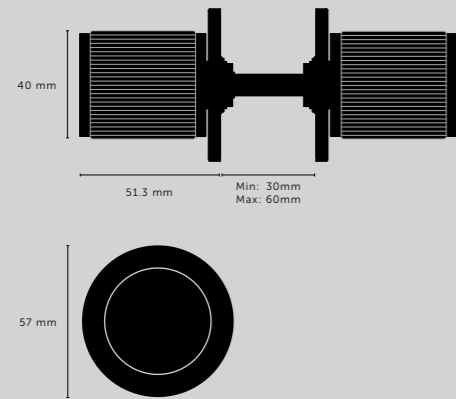

DOOR KNOB / LINEAR

[knurl.] **LINEAR.]**

[action.] **UNSPRUNG.]**

[motion.] **TWIST.]**

[details.] **SOLID METAL.]
DIAMOND-CNC LATHE PROCESS.]**

[dimensions.]