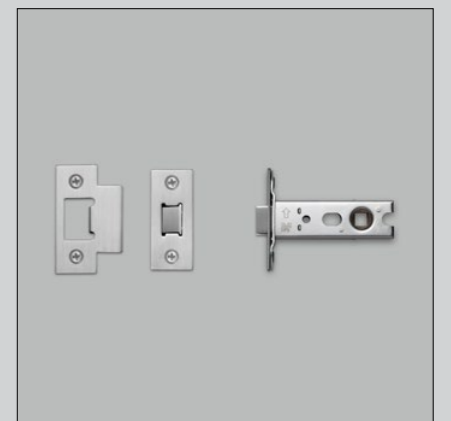

DOOR HANDLE TUBULAR LATCH

[details. **57MM BACKSET.**]
FOR USE WITH OUR DOOR HANDLES
(NOT FIXED).]

[product image.]

[finish.]

- STEEL.]
- BRASS.]
- BLACK.]