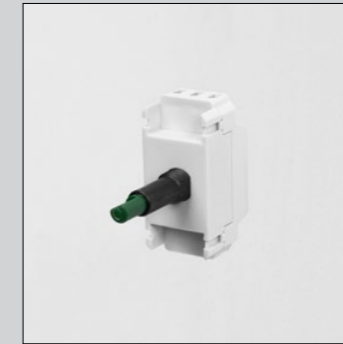

DIMMER MODULES

[type.] **1-10V]**
PUSH ON / OFF SWITCH (2 WAY).]
INTERMEDIATE PUSH ON / OFF SWITCH (3 WAY).]

[to fit.] **BUSTER + PUNCH DIMMER SWITCHES.]**

[product image.]