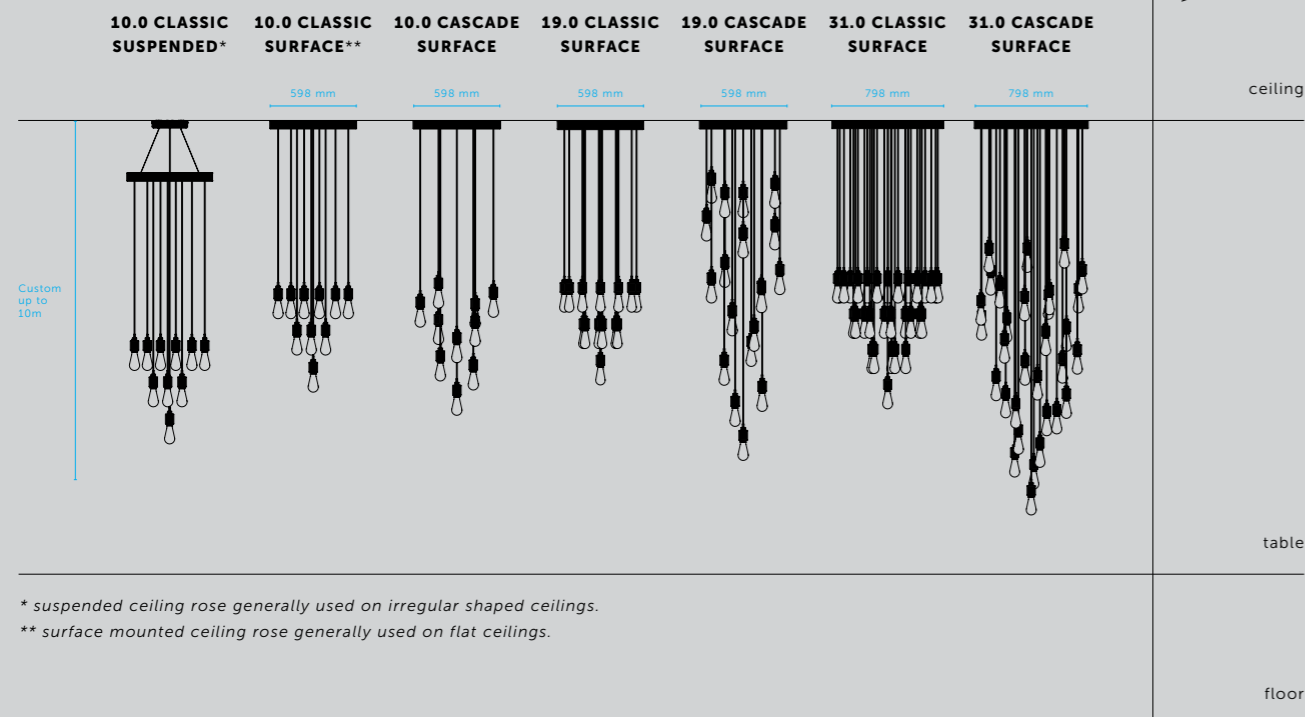

HEAVY METAL CHANDELIER

[type.]
10.0 CLASSIC.]
10.0 CASCADE.]
19.0 CLASSIC.]
19.0 CASCADE.]
31.0 CLASSIC.]
31.0 CASCADE.]

[finish details.]
STEEL.]
BRASS.]
SMOKED BRONZE.]
BLACK.]

[fyi.]
CABLE LENGTHS ADJUSTABLE.]
BULB CHOICE CUSTOM.]

[knurl.]
CROSS.]

[weight.]
10.0 / 16KG.]
19.0 / 21KG.]
31.0 / 32KG.]

[ceiling mounting.]
SURFACE.]
SUSPENDED.]

[socket.]
E27.]
[voltage.]
200-240V.]
[classification.]
CB/CE CERTIFIED, CLASS 1 & IP20.]

[drop height.]
CUSTOM UP TO 10M.]

[product image.]

[scale.]

[type.]
HEAVY METAL CHANDELIER / 19.0 CASCADE.]
[bulb.]
BUSTER BULB / TUBE.]