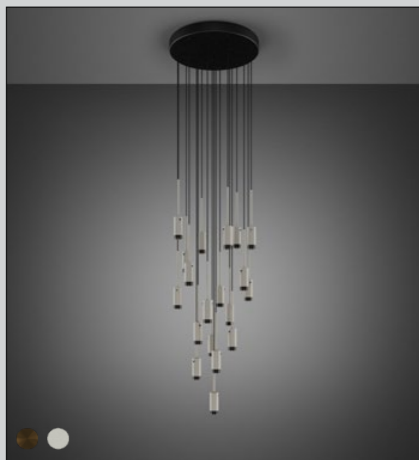

EXHAUST CHANDELIER

[type.]
10.0 CLASSIC.]
10.0 CASCADE.]
19.0 CLASSIC.]
19.0 CASCADE.]
31.0 CLASSIC.]
31.0 CASCADE.]

[finish details.]
STEEL.]
BURNT STEEL®.]
BRASS.]
GUN METAL.]

[finish body.]
STONE.]
GRAPHITE.]

[knurl.]
LINEAR.]

[ceiling mounting.]
SURFACE.]
SUSPENDED.]

[fyi.]
CABLE LENGTHS ADJUSTABLE.]

[drop height.]
CUSTOM UP TO 10M.]

[weight.]
10.0 / 15KG.]
19.0 / 20KG.]
31.0 / 31KG.]

[details.]
SOLID METAL.]
TORX SCREWS.]
LOW-GLARE HONEYCOMB FILTER.]

[socket.]
GU10.]
[voltage.]
220-240V.]
[classification.]
CB/CE CERTIFIED, CLASS 1 & IP20.]

[product image.]