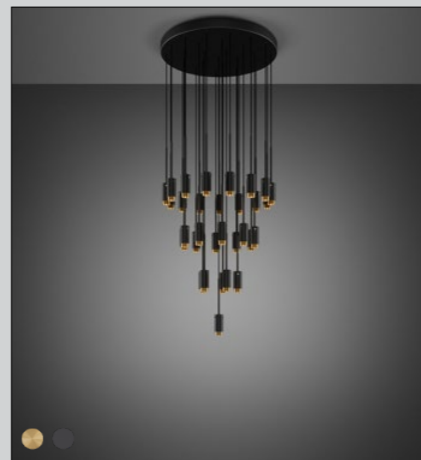

EXHAUST CHANDELIER

[type.]
10.0 CLASSIC.]
10.0 CASCADE.]
19.0 CLASSIC.]
19.0 CASCADE.]
31.0 CLASSIC.]
31.0 CASCADE.]

[finish details.]
STEEL.]
BURNT STEEL®.]
BRASS.]
GUN METAL.]

[finish body.]
STONE.]
GRAPHITE.]

[knurl.]
LINEAR.]

[ceiling mounting.]
SURFACE.]
SUSPENDED.]

[fyi.]
CABLE LENGTHS ADJUSTABLE.]

[drop height.]
CUSTOM UP TO 10M.]

[weight.]
10.0 / 15KG.]
19.0 / 20KG.]
31.0 / 31KG.]

[details.]
SOLID METAL.]
TORX SCREWS.]
LOW-GLARE HONEYCOMB FILTER.]

[socket.]
GU10.]
[voltage.]
220-240V.]
[classification.]
CB/CE CERTIFIED, CLASS 1 & IP20.]

[product image.]