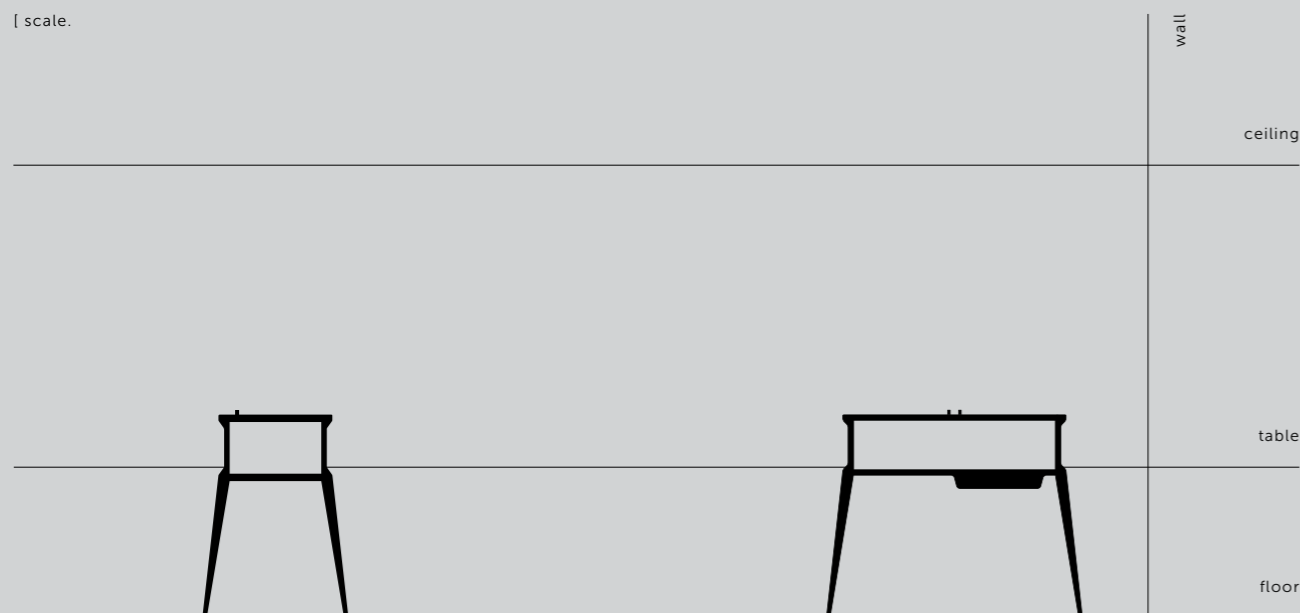

[scale.]

[category.] **FURNITURE.]**
[page.] **106.]**

ROCKSTAR BAR

[finish.] **AMERICAN WALNUT / BRASS.]**

[details.] **WHISKY BAR.]**
SOLID METAL LIGHT FITTING (ON/OFF).]
SOLID BRASS HARDWARE.]
QUILTED SILK BACK PANEL.]
SOLID BRASS LIGHT FITTING (DIMMABLE).]
BULB INCLUDED: LED TEARDROP / AMBER.]

[product image.]