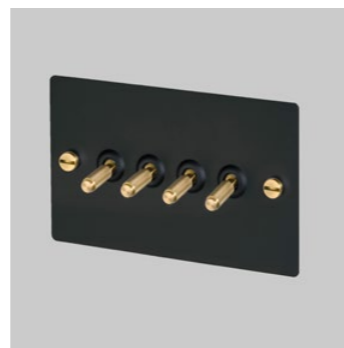

[page. **94.]**

[product. **2G EURO PLUG SOCKET.]**

[finish. **WHITE.]** [sku. **UK-MG-CO-2G-WH-A.]**
▶ **STEEL.]** **UK-MG-CO-2G-ST-A.]**
BRASS.] **UK-MG-CO-2G-BR-A.]**
SMOKED BRONZE.] **UK-MG-CO-2G-SM-A.]**
BLACK.] **UK-MG-CO-2G-BL-A.]**