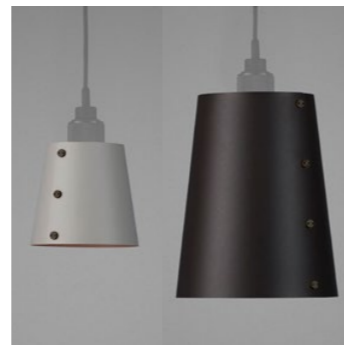

[page. **76.**]

[product. **1G DIMMER.**]
[finish. **WHITE.**] [sku. **UK-DI-CO-1G-LED-WH-A.**]
WHITE + STEEL.] [sku. **UK-DI-CO-1G-LED-WH-ST-A.**]
WHITE + BRASS.] [sku. **UK-DI-CO-1G-LED-WH-BR-A.**]
► **STEEL.**] [sku. **UK-DI-CO-1G-LED-ST-A.**]
STEEL + BRASS.] [sku. **UK-DI-CO-1G-LED-ST-BR-A.**]
BRASS.] [sku. **UK-DI-CO-1G-LED-BR-A.**]
SMOKED BRONZE.] [sku. **UK-DI-CO-1G-LED-SM-A.**]
SMOKED BRONZE + STEEL.] [sku. **UK-DI-CO-1G-LED-SM-ST-A.**]
SMOKED BRONZE + BRASS.] [sku. **UK-DI-CO-1G-LED-SM-BR-A.**]
BLACK.] [sku. **UK-DI-CO-1G-LED-BL-A.**]
BLACK + STEEL.] [sku. **UK-DI-CO-1G-LED-BL-ST-A.**]
BLACK + BRASS.] [sku. **UK-DI-CO-1G-LED-BL-BR-A.**]