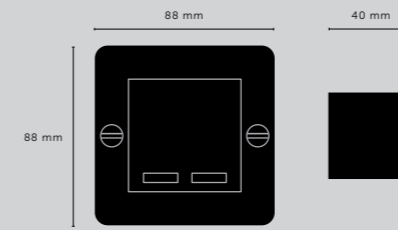

EURO PLUG SOCKET

[size.]
1G EURO PLUG SOCKET.]
2G EURO PLUG SOCKET.]
1G USB SOCKET.]

[details.]
16AMP SWITCHED.]
SOLID METAL.]
COIN SCREWS.]

[finish details.]
WHITE.]
STEEL.]
BRASS.]
SMOKED BRONZE.]
BLACK.]

[dimensions.]