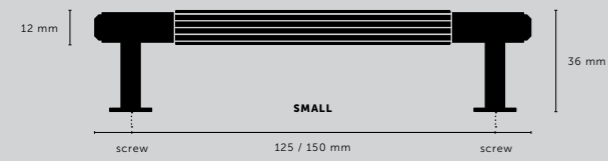

PULL BAR / LINEAR

[size.]
SMALL.]
MEDIUM.]
LARGE.]

[finish.]
STEEL.] 
BRASS.]  ◀
GUN METAL.] 
BLACK.] 

[knurl.]
LINEAR.]

[details.]
SOLID METAL.]
TORX SCREW ENDS.]

[product image.]

[dimensions.]

[scale.]