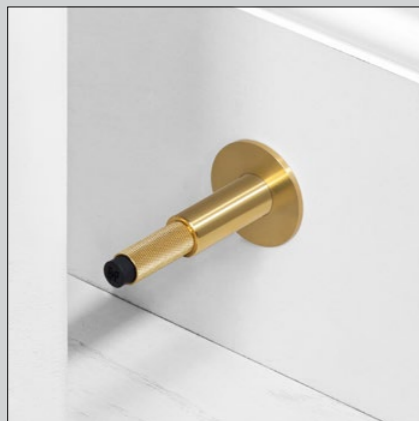

Massimo Buster Minale, Founder.

DOOR STOP / WALL

[knurl.] **CROSS.]**

[details.] **SOLID METAL.]
B+P EMBOSSED RUBBER STOPPER.]**

[finish.] **STEEL.]**
BRASS.] ◀
SMOKED BRONZE.]
BLACK.]

[product image.]

[dimensions.]