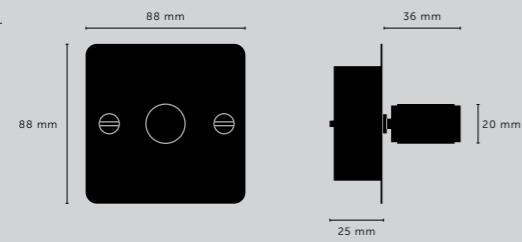

DIMMER SWITCH

[knurl.] **CROSS.]**

[type.] **1G.]**
2G.]
3G.]
4G.]

[details.] **SOLID METAL.]**
COIN SCREWS.]
2-WAY.]
ELECTRONIC SOFT START.]
DIMS LED / HALOGEN / INCANDESCENT.]
LEADING EDGE & TRAILING EDGE MODES.]

[finish.]

WHITE.]
WHITE + STEEL.]
WHITE + BRASS.]
STEEL.]
STEEL + BRASS.]
BRASS.]
SMOKED BRONZE.]
SMOKED BRONZE + STEEL.]
SMOKED BRONZE + BRASS.]
BLACK.]
BLACK + STEEL.]
BLACK + BRASS.]

[dimensions.]