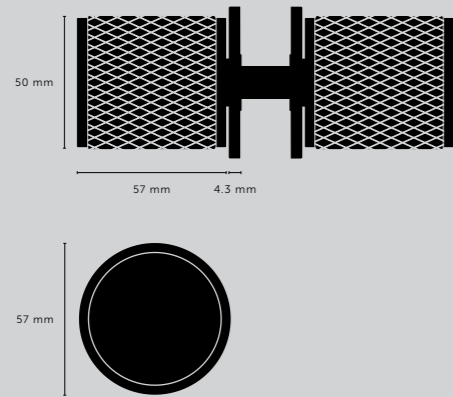

DOOR KNOB / CROSS

[knurl.] **CROSS.]**

[action.] **UNSPRUNG.]**

[motion.] **TWIST.]**

[details.] **SOLID METAL.]**
DIAMOND-CNC LATHE PROCESS.]

[dimensions.]