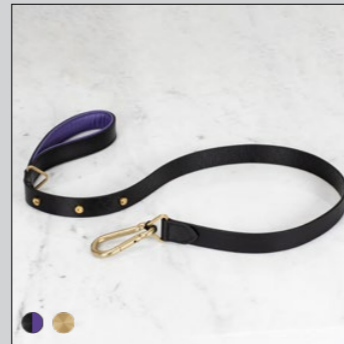

[product image.]