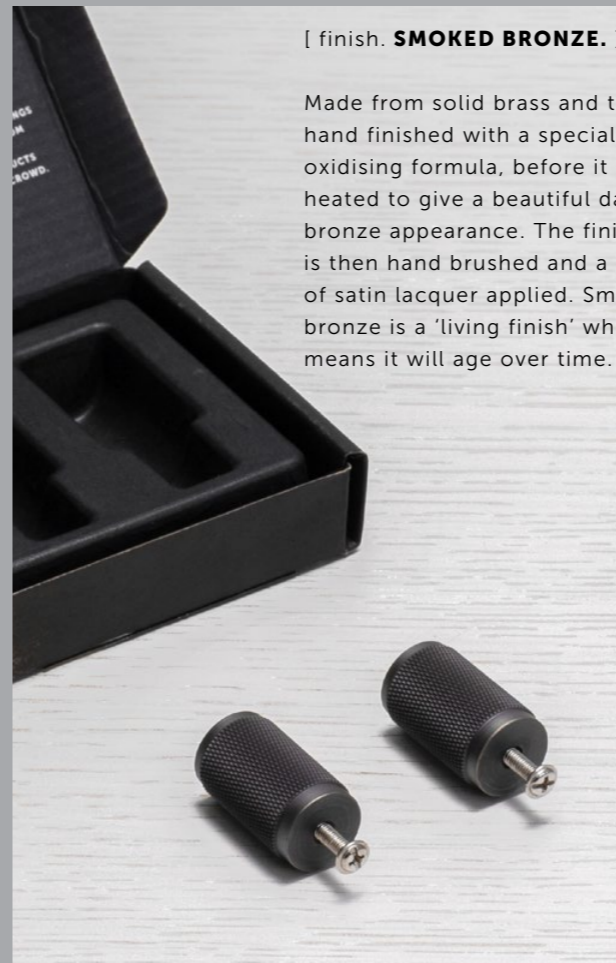

[finish. **SMOKED BRONZE.**]

Made from solid brass and then hand finished with a special oxidising formula, before it is heated to give a beautiful dark bronze appearance. The finish is then hand brushed and a layer of satin lacquer applied. Smoked bronze is a 'living finish' which means it will age over time.