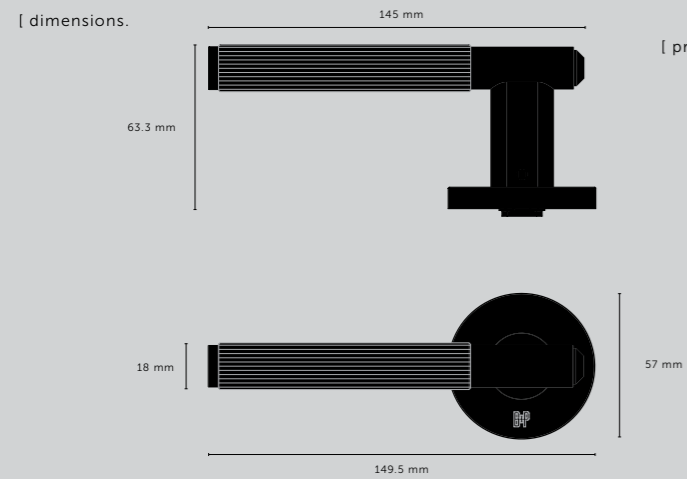

DOOR HANDLE / LINEAR

[knurl.] **LINEAR.]**

[action.] **SPRUNG.]**

[motion.] **LEVER.]**

[details.] **SOLID METAL.]**
DIAMOND-CNC LATHE PROCESS.]