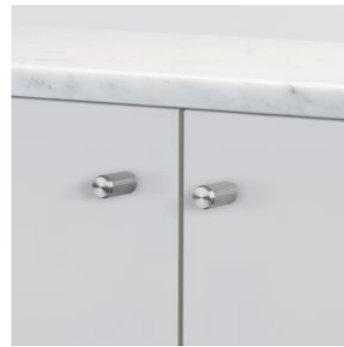

[page. **10.]**

[product. **FURNITURE KNOB / PLATE / LINEAR.]**

[finish. **STEEL.]** [sku. **GFK-07320.]**
BRASS.] **GFK-05321.]**
▶ GUN METAL.] **GFK-35324.]**
BLACK.] **GFK-02323.]**