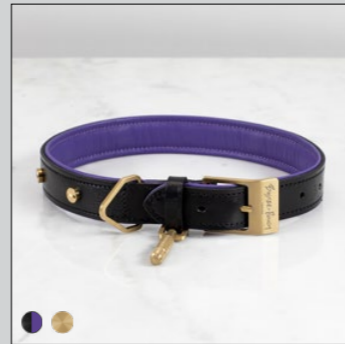

[finish.] **BLACK LEATHER + PURPLE INSIDE.]**

[finish details.] **STEEL.]**
BRASS.]

[details.] **GENTLY EMBOSSED BLACK BUFFALO LEATHER.]**
SUPER -SOFT PURPLE COW LEATHER.]
SOLID METAL COIN SCREW STUDDING.]
CROSS-KNURLED OPENABLE DOG PENDANT.]

product image.