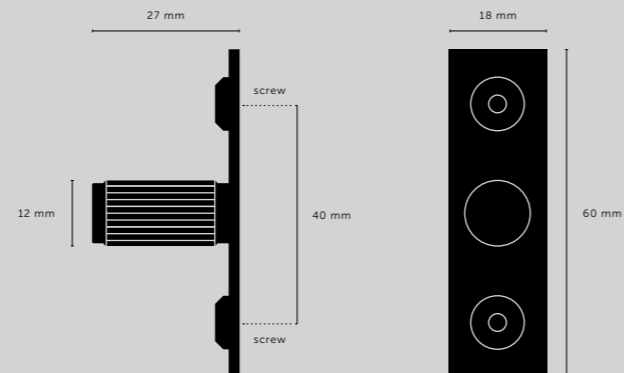

[knurl.] **LINEAR.]**

[details.] **SOLID METAL.]**
BACKPLATE.]
COIN SCREWS.]

[fyi.] **SOLD IN SETS OF TWO.]**

[finish.]
STEEL.] 
BRASS.] 
GUN METAL.] 
BLACK.] 

[dimensions.]

[knurl.] **LINEAR.]**
 [finish.] **GUN METAL.]**