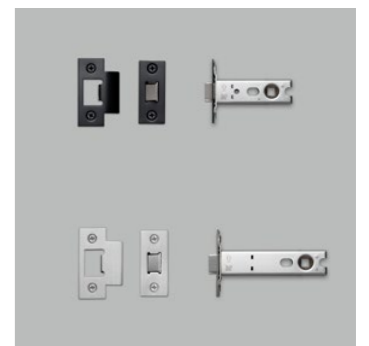

[product. **TUBULAR LATCH / FOR DOOR HANDLE / 57MM BACKSET**
[finish. **STEEL.]** [sku. **GLL-071161.]**
BRASS.] **GLL-051160.]**
BLACK.] **GLL-021163.]**

[page. 49.]

[product. **TUBULAR LATCH / FOR DOOR KNOB / 82MM BACKSET**
[finish. **STEEL.]** [sku. **GLL-051166.]**
BRASS.] **GLL-071167.]**
BLACK.] **GLL-021169.]**