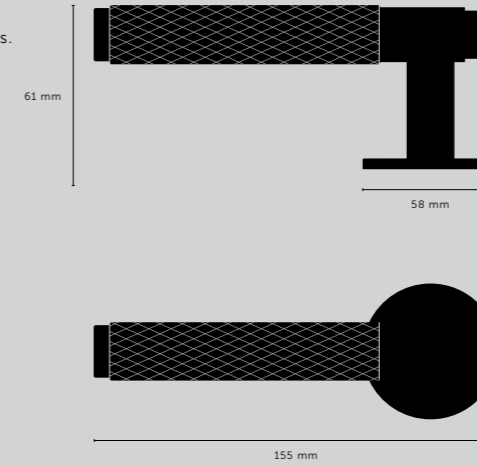

FIXED DOOR HANDLE / CROSS

[knurl.] **CROSS.]**

[motion.] **FIXED.]**

[details.] **SOLID METAL.]**
COIN SCREW END.]
DIAMOND-CNC LATHE PROCESS.]

[dimensions.]

[product image.]