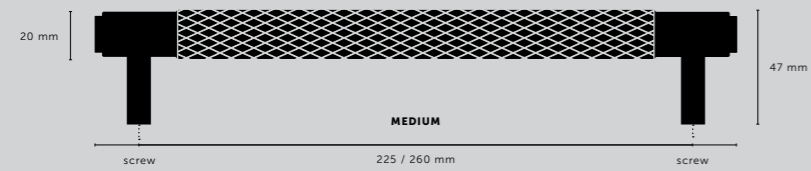

[fyi.]
DOUBLE-SIDED VERSION AVAILABLE PG. 48.]

[dimensions.]

[scale.]

900 mm counter