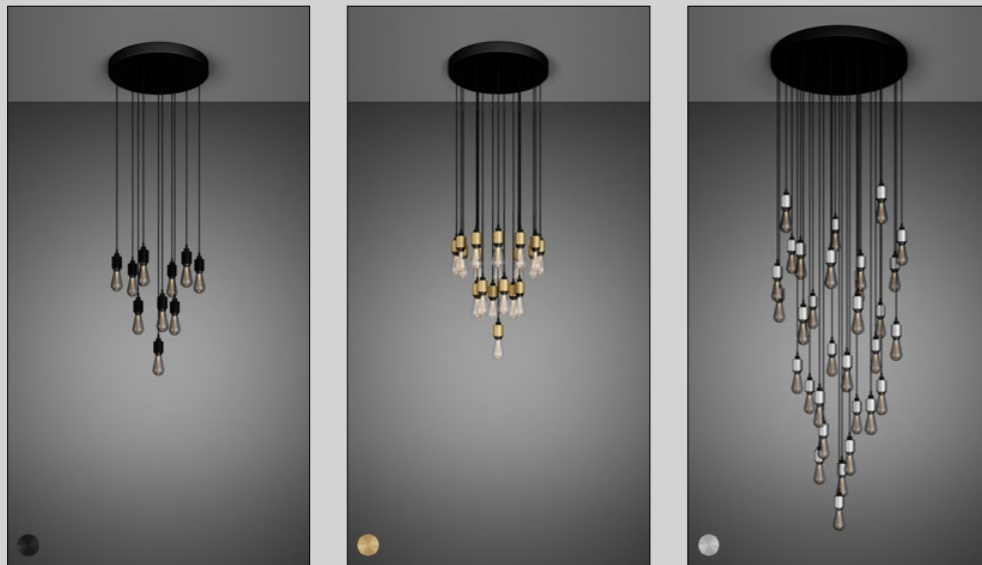

HEAVY METAL CHANDELIER

[type.]
10.0 CLASSIC.]
10.0 CASCADE.]
19.0 CLASSIC.]
19.0 CASCADE.]
31.0 CLASSIC.]
31.0 CASCADE.]

[finish details.]
STEEL.]
BRASS.]
SMOKED BRONZE.]
BLACK.]

[fyi.]
CABLE LENGTHS ADJUSTABLE.]
BULB CHOICE CUSTOM.]

[knurl.]
CROSS.]

[weight.]
10.0 / 16KG.]
19.0 / 21KG.]
31.0 / 32KG.]

[ceiling mounting.]
SURFACE.]
SUSPENDED.]

[socket.]
E27.]
[voltage.]
200-240V.]
[classification.]
CB/CE CERTIFIED, CLASS 1 & IP20.]

[drop height.]
CUSTOM UP TO 10M.]

[product image.]