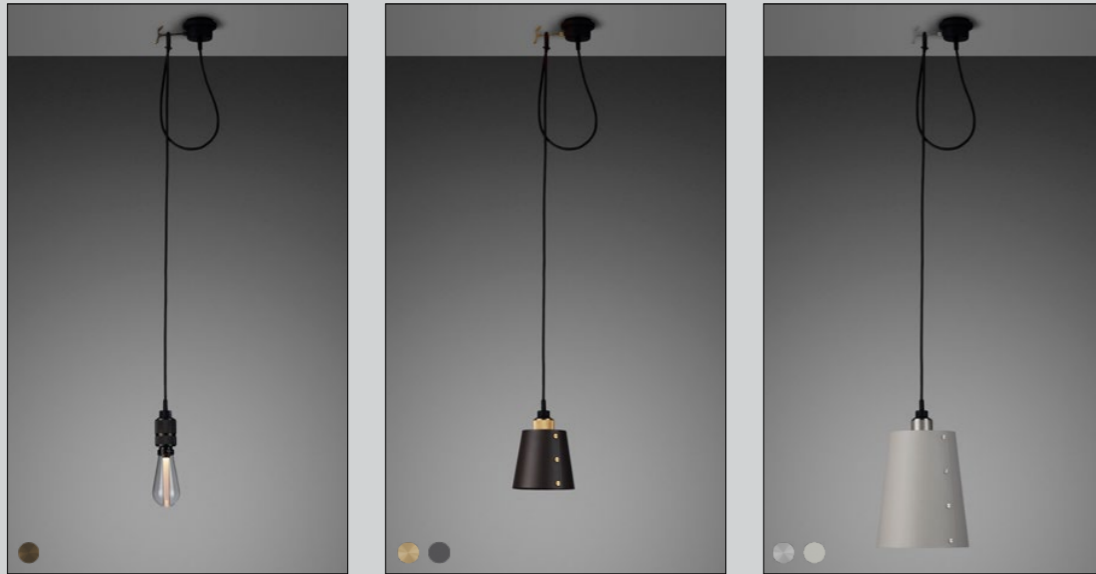

[finish details.

- STEEL.]** 
- BRASS.]** 
- SMOKED BRONZE.]** 

[type.] **NUDE.]**
SMALL.]
LARGE.]

[finish shade.

- STONE.]** 
- GRAPHITE.]** 

[cable length.] **UP TO 3M.]**

[socket.] **E27.]**
 [voltage.] **220-240V.]**
 [classification.] **CB/CE CERTIFIED, CLASS 1 & IP20.]**

[details.

- SOLID METAL.]**
- CUSTOMISING HOOKS.]**

[product image.

[scale.

HOOKED 3.0 / 6.0

[category.] **PENDANTS.]**

[finish details.] **STEEL.]**
BRASS.]
SMOKED BRONZE.]

[type.] **3.0 / NUDE.]**
3.0 / MIX.]
6.0 / NUDE.]
6.0 / MIX.]