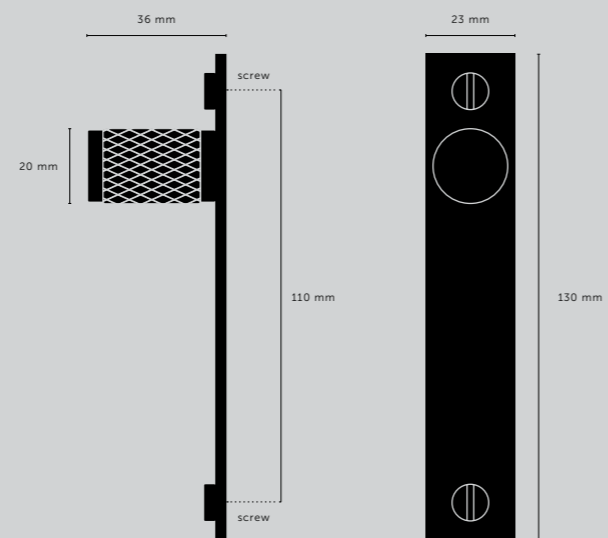

[knurl.] **CROSS.]**

[details.] **SOLID METAL.]**
BACKPLATE.]
COIN SCREWS.]

[fyi.] **SOLD IN SETS OF TWO.]**

[finish.]
STEEL.] 
BRASS.] 
SMOKED BRONZE.] 
BLACK.] 

[dimensions.]

[type.] **FURNITURE KNOB / PLATE.]**
 [finish.] **BRASS.]**