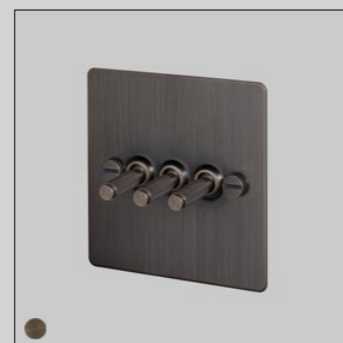

[product image.]