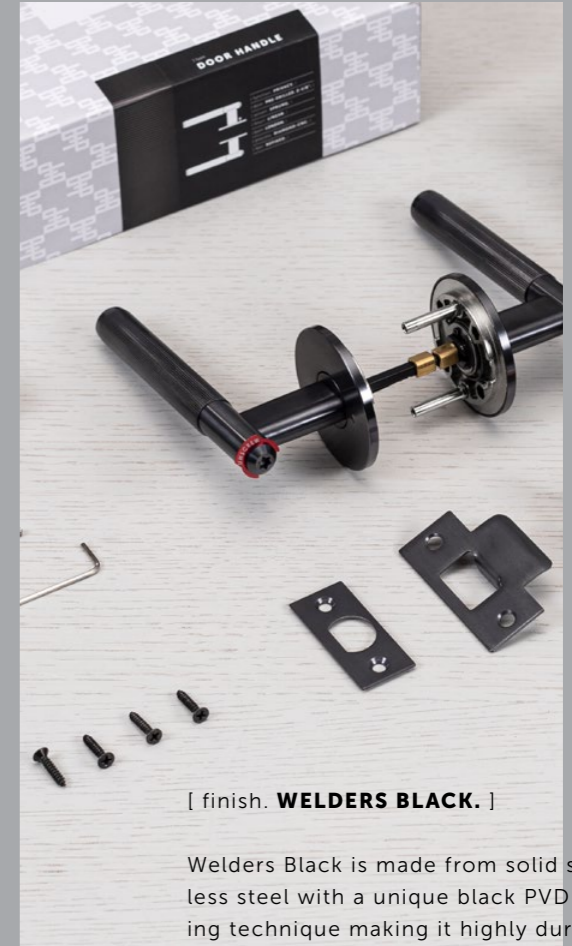

[finish. **BRASS.**]

Made from solid brass which has been precision machined and then finished with two layers of durable satin lacquer. This finish will age slowly with time, moving from a radiant brass colour to a deeper more golden finish within a few years.