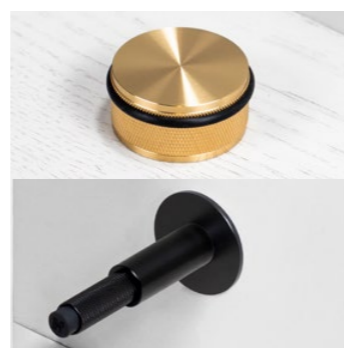

[product. **DOOR STOP / FLOOR.]**
[finish. **STEEL.]** [sku. **RDS-07269.]**
▶ BRASS.] **RDS-05270.]**
SMOKED BRONZE.] **RDS-09271.]**
BLACK.] **RDS-02272.]**

[page. 52.]

[product. **DOOR STOP / WALL.]**
[finish. **STEEL.]** [sku. **RDS-07265.]**
BRASS.] **RDS-05266.]**
SMOKED BRONZE.] **RDS-09267.]**
▶ BLACK.] **RDS-02268.]**

[product. **KEY ESCUTCHEON PLATE / CC 27 MM / SWEDEN.]**
[finish. **STEEL.]** [sku. **SW-ESC-27-ST-A.]**
BRASS.] **SW-ESC-27-BR-A.]**
▶ SMOKED BRONZE.] **SW-ESC-27-SM-A.]**
BLACK.] **SW-ESC-27-BL-A.]**