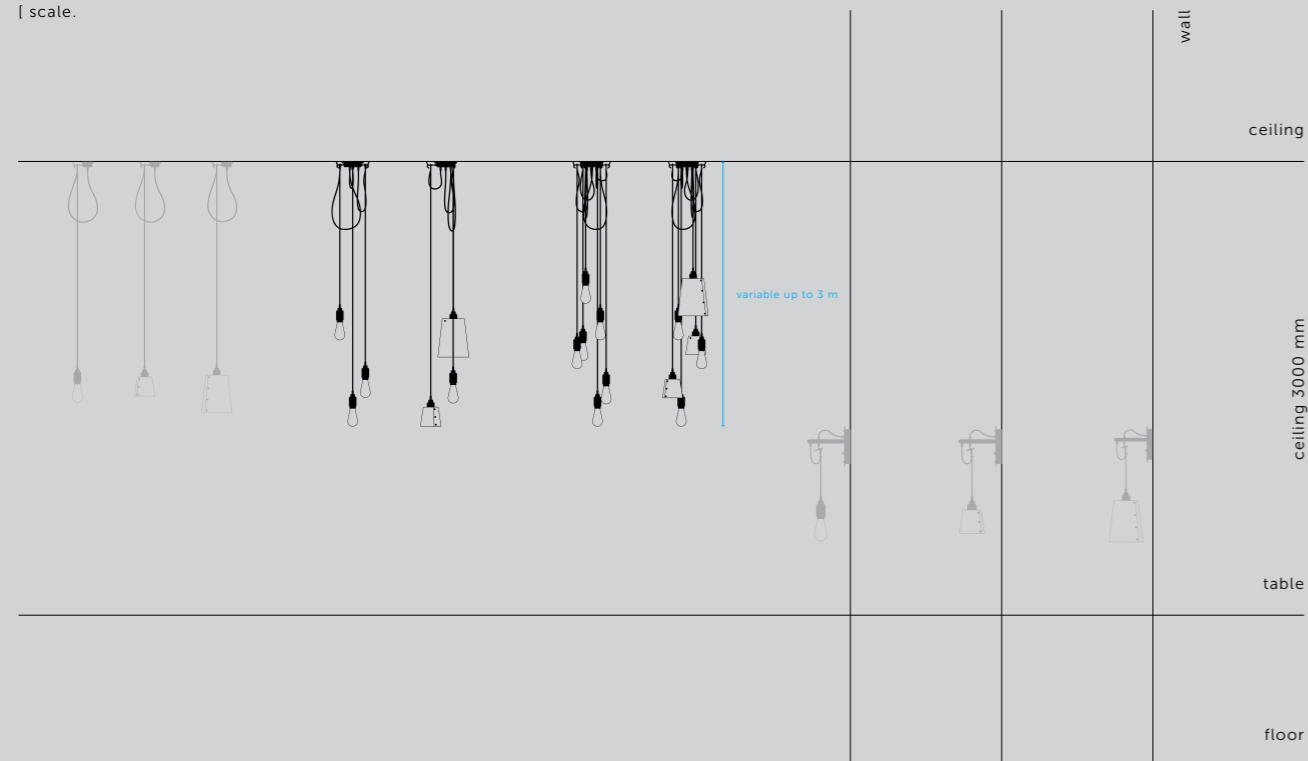

HOOKED 3.0 / 6.0

[category.] **PENDANTS.]**

[finish details.] **STEEL.]**
BRASS.]
SMOKED BRONZE.]

[type.] **3.0 / NUDE.]**
3.0 / MIX.]
6.0 / NUDE.]
6.0 / MIX.]

[finish shade.] **STONE.]**
GRAPHITE.]

[cable length.] **UP TO 3M.]**

[socket.] **E27.]**
[voltage.] **220-240V.]**
[classification.] **CB/CE CERTIFIED, CLASS 1 & IP20.]**

[details.] **SOLD METAL.]**
CUSTOMISING HOOKS.]

[product image.]

[scale.]

[type.] **HOOKED 6.0 / NUDE.]**
[finish.] **BRASS.]**