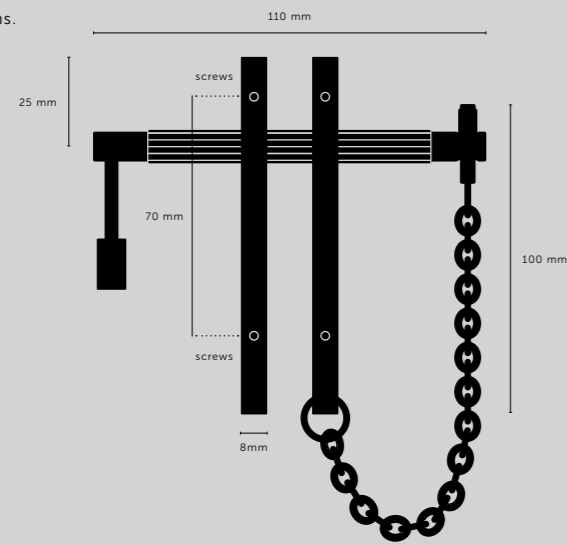

[product image.]

[details.] **SOLID METAL.]**
PADLOCK + CHAIN.]

[fyi.] **INCLUDES B+P LOW SECURITY**
PADLOCK AND KEY.]

[finish.] **BURNT STEEL®.]** ◀
BRASS.]

[dimensions.]

[scale.]

900 mm counter

[detail.]
[finish.]

PADLOCK + CHAIN.]
BRASS.]

[collection. **CROSS.**]

Our signature cross-knurl pattern is diamond-cut into 20mm diameter solid bar and inspired by machinery. Industrial in look and scale this knurl feels amazing under touch. The cross-knurl is accompanied by our signature solid metal coin screws.