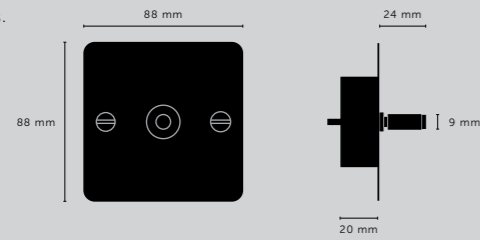

TOGGLE SWITCH

[knurl.] **CROSS.]**

[type.] **1G INTERMEDIATE.]**

1G.]

2G.]

3G.]

4G.]

[details.] **SOLID METAL.]**
COIN SCREWS.]
ON/OFF.]
2-WAY.]
3-WAY (INTERMEDIATE ONLY).]
10AX.]

[dimensions.]