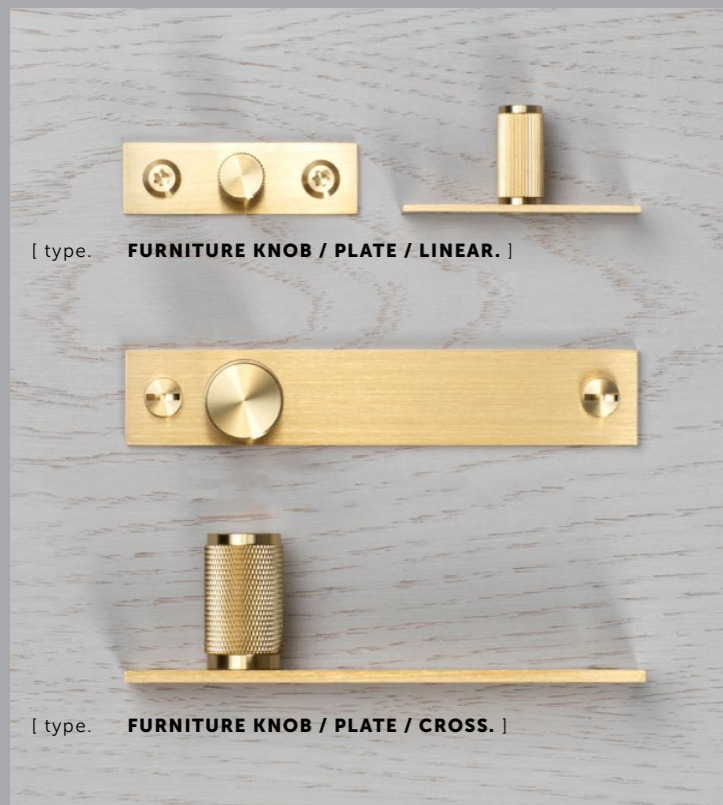

[finish.]
STEEL.] 
BRASS.] 
SMOKED BRONZE.] 
BLACK.] 

[scale.]

T-BAR / PLATE / CROSS

[knurl.] **CROSS.]**

[details.] **SOLID METAL
 BACKPLATE.]
 COIN SCREWS.]**

[finish.]
STEEL.] 
BRASS.] 
SMOKED BRONZE.] 
BLACK.] 

[product.] **T-BAR.]**
 [finish.] **BRASS.]**

[scale. **LINEAR vs CROSS.**]

THE HOOK

[knurl.] **CROSS.]**

[finish.] **STEEL.]**
BRASS.] ◀
SMOKED BRONZE.]

[details.] **SOLID METAL.]**
MACHINED HEAD.]

[fyi.] **COMES WITH WALL ANCHOR INSERT.]**