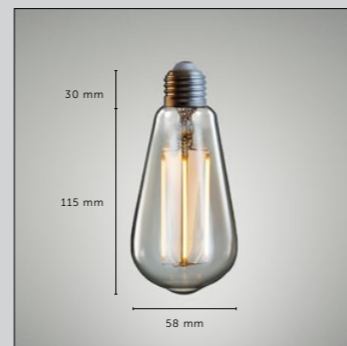

LED-TEARDROP AMBER

[type. **DIMMABLE LED.**]
[life. **30 000 HRS.**]
[socket. **E27.**]

[power. **3.5W.**]
[supply. **200-240 V.**]
[cri. **80.**]

[finish details. **AMBER.**] ☐
[light appearance. **2500K.**]
[lumen. **MAX 400.**]

[product image.