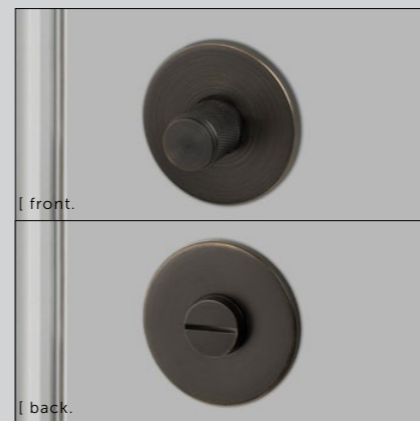

STEEL.]
BURNT STEEL®.]
BRASS.]
GUN METAL.]
BLACK.]

[dimensions.]

[product image.]

[scale.]

900 mm counter

[knurl.] **LINEAR.]**
[finish.] **BURNT STEEL®.]**

PRECIOUS BAR / LINEAR

[knurl.] **LINEAR.]**

[fyi.]

SOLD IN PAIRS.]
DOOR KNOB REMAINS IN FIXED POSITION.]
CAN BE FITTED TO ANY DOOR.]
INTERIOR USE ONLY.]

[product image.]

*Gun Metal launching in Autumn 2021

knurl.
finish.

LINEAR.]
GUN METAL.]

THUMBTURN LOCK / CROSS

[knurl.] **CROSS.]**

[action.] **LOCK.]**

[motion.] **TWIST.]**

[details.] **SOLID METAL.]**
THIN ROSE.]
DIAMOND-CNC LATHE PROCESS.]

[dimensions.]

[product image.]

[front.]

[back.]

[finish.]

STEEL.]
BRASS.]
SMOKED BRONZE.] ◀
BLACK.]

[fyi.]

CENTRE-DISTANCE 41.5 MM (ANZ).]
WORKS ON ALL INTERNAL BATH ROOM & TOILET DOORS.]
INTERIOR USE ONLY.]

THUMBTURN LOCK / LINEAR

[knurl.] **LINEAR.]**