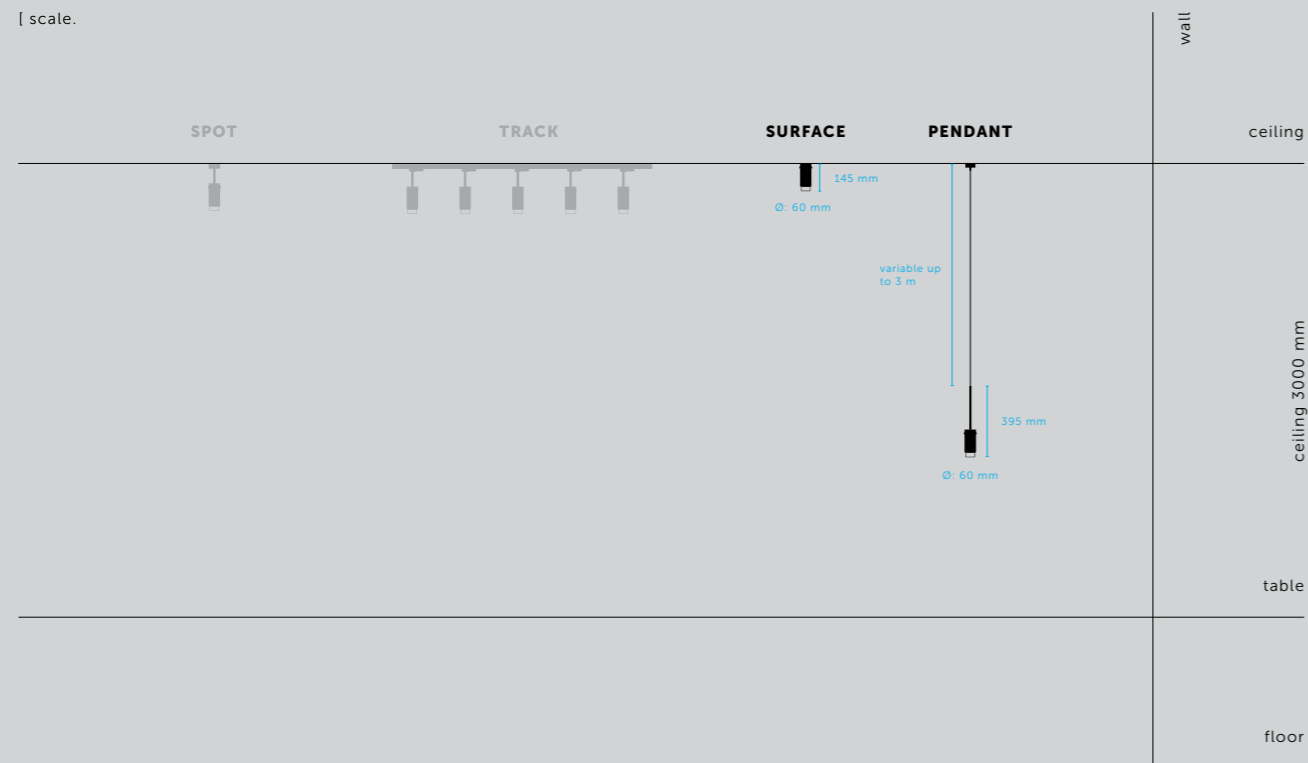

EXHAUST

[category.] **FIXED SPOTLIGHTS / PENDANTS.]**

[finish details.]
STEEL.]
BURNT STEEL®.]
BRASS.]
GUN METAL.]

[type.]
SURFACE.]
PENDANT.]

[finish body.]
STONE.]
GRAPHITE.]

[knurl.] **LINEAR.]**

[details.]
SOLID METAL.]
TORX SCREWS.]
LOW-GLARE HONEYCOMB FILTER.]

[fyi.] **COMPLETE FITTING COMPRISES OF BODY & DETAIL KIT.]**
GU10 BULB REQUIRED & SOLD SEPARATELY.]

[socket.] **GU10.]**
[voltage.] **220-240V.]**
[classification.] **CB/CE CERTIFIED, CLASS 1 & IP20.]**

[product image.]

[scale.]

[type.] **EXHAUST PENDANT.]**
[finish.] **GRAPHITE + BRASS.]**