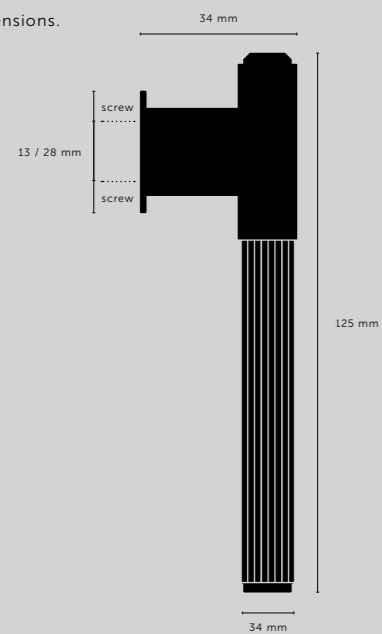

L-BAR / LINEAR

[knurl.] **LINEAR.]**

[details.] **SOLID METAL.]**
MACHINED STALK.]
TORX SCREW END.]

[finish.]

STEEL.]
BURNT STEEL®.]
BRASS.]
GUN METAL.]
BLACK.]

[dimensions.]