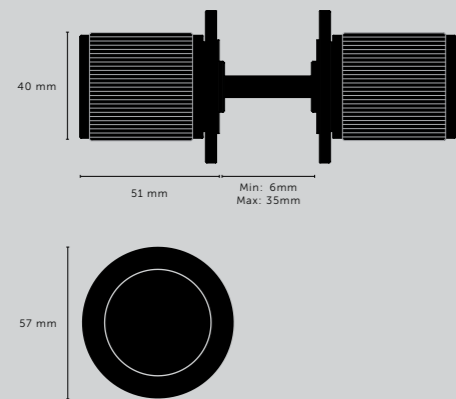

DOOR KNOB / LINEAR

[knurl.] **LINEAR.]**

[action.] **UNSPRUNG.]**

[motion.] **TWIST.]**

[details.] **SOLID METAL.]
DIAMOND-CNC LATHE PROCESS.]**

[dimensions.]

[finish.]

STEEL.]
BRASS.]
GUN METAL*.]
WELDERS BLACK.]

[fyi.]

SOLD IN PAIRS.]
PASSAGE.]
CENTRE-DISTANCE 41.5 MM (ANZ).]

[product image.]

*Gun Metal launching in Autumn 2021

FIXED DOOR KNOB / SINGLE-SIDED / LINEAR

[knurl.] **LINEAR.]**

[motion.] **FIXED.]**

[details.] **SOLID METAL.]
DIAMOND-CNC LATHE PROCESS.]**

[dimensions.]

[finish.]

STEEL.]
BRASS.]
GUN METAL*.]
WELDERS BLACK.]

[fyi.]

SOLD IN SINGLES.]
DOOR KNOB REMAINS IN FIXED POSITION.]
CAN BE FITTED TO ANY DOOR.]
INTERIOR USE ONLY.]

[product image.]

*Gun Metal launching in Autumn 2021

FIXED DOOR KNOB / DOUBLE-SIDED / LINEAR

[knurl.] **LINEAR.]**

[motion.] **FIXED.]**

[details.] **SOLID METAL.]
DIAMOND-CNC LATHE PROCESS.]**

[dimensions.]

[finish.]

STEEL.]
BRASS.]
GUN METAL*.]
WELDERS BLACK.]

[fyi.]

SOLD IN PAIRS.]
DOOR KNOB REMAINS IN FIXED POSITION.]
CAN BE FITTED TO ANY DOOR.]
INTERIOR USE ONLY.]

[product image.]

*Gun Metal launching in Autumn 2021

knurl.
finish.

LINEAR.]
GUN METAL.]