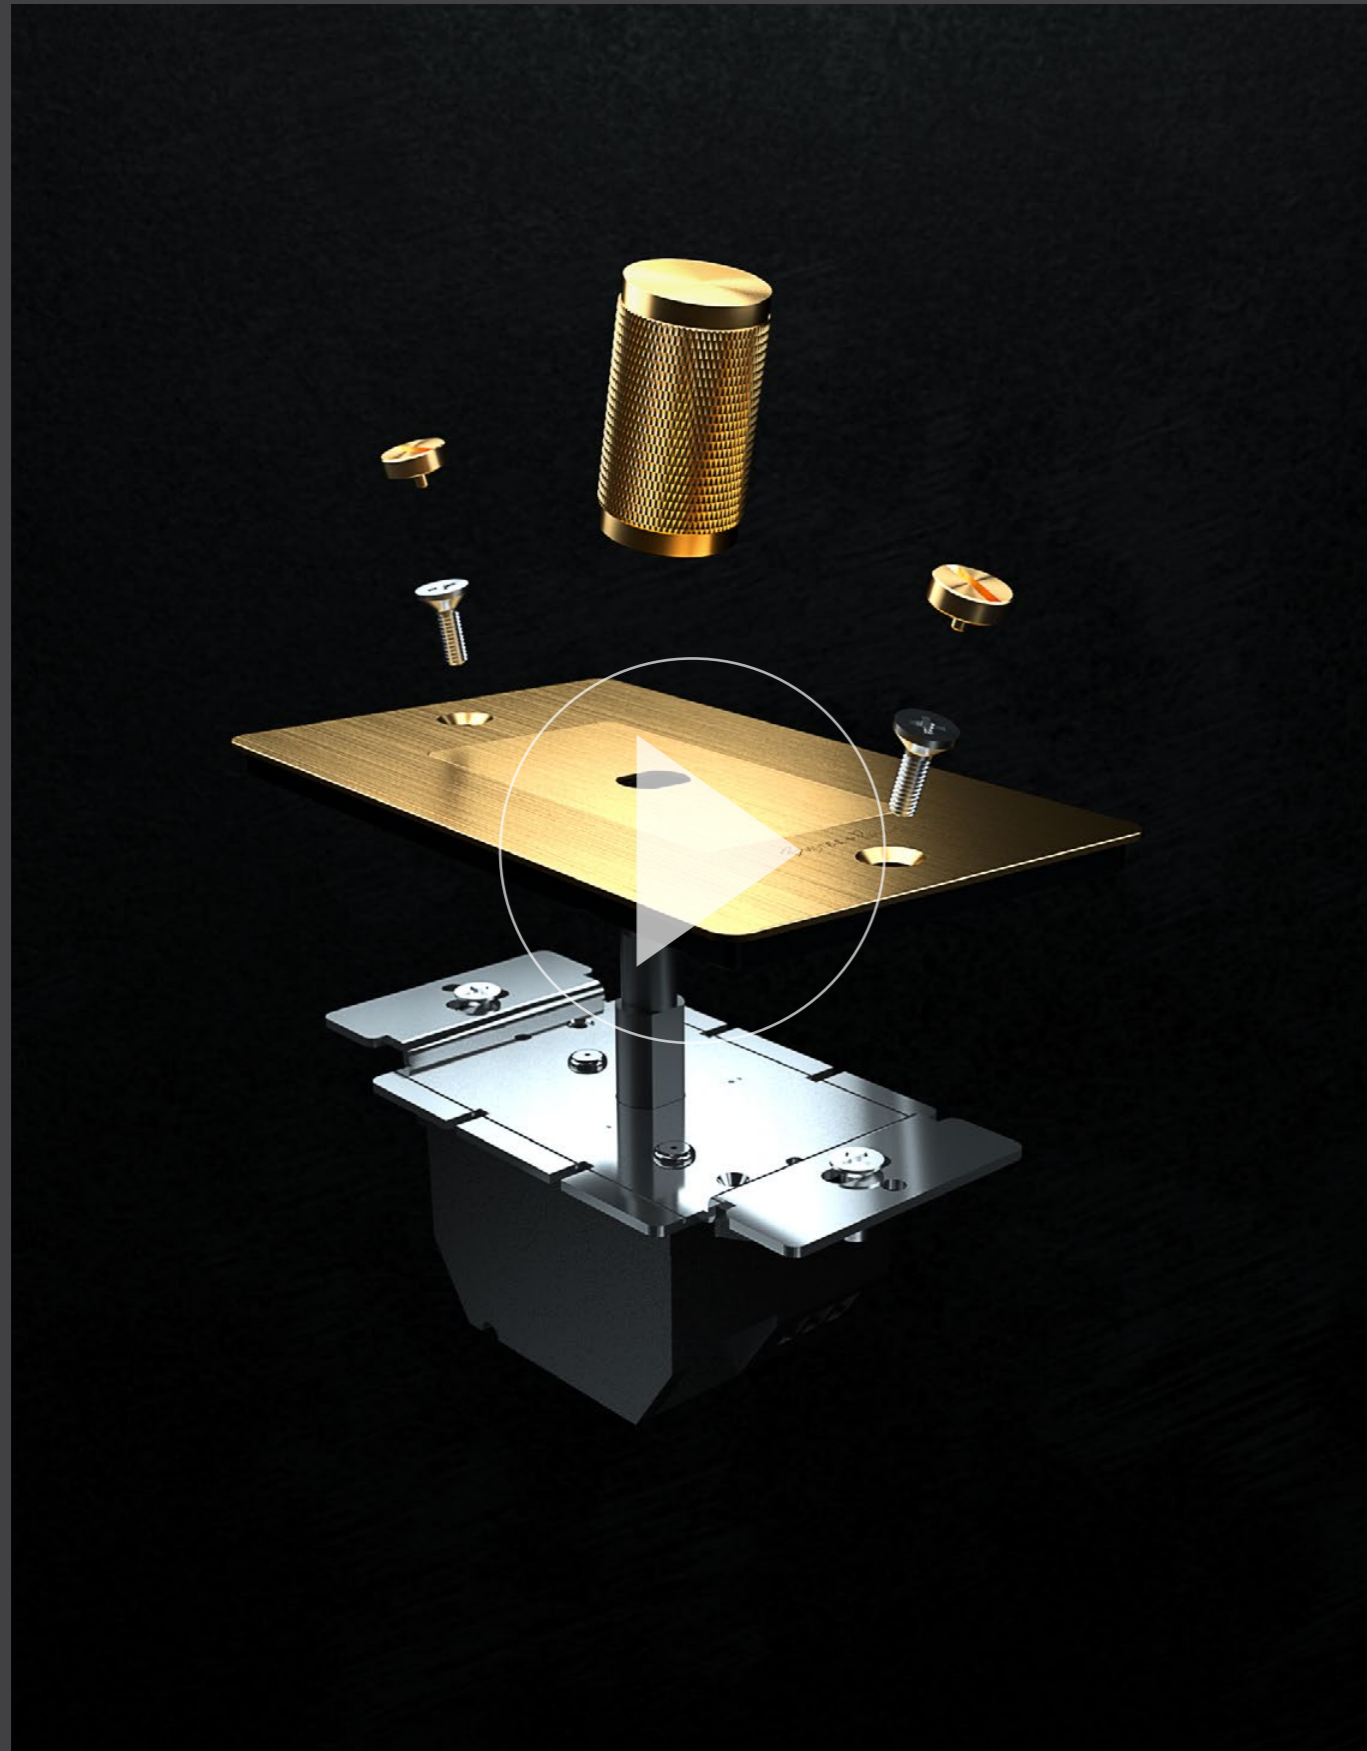

SMOKED BRONZE.]

SMOKED BRONZE + STEEL.]

SMOKED BRONZE + BRASS.]

BLACK.]

BLACK + STEEL.]

BLACK + BRASS.]

[product.] **2G TOGGLE SWITCH.]**
 [finish.] **BRASS.]**

[video. **ELECTRICITY.**]