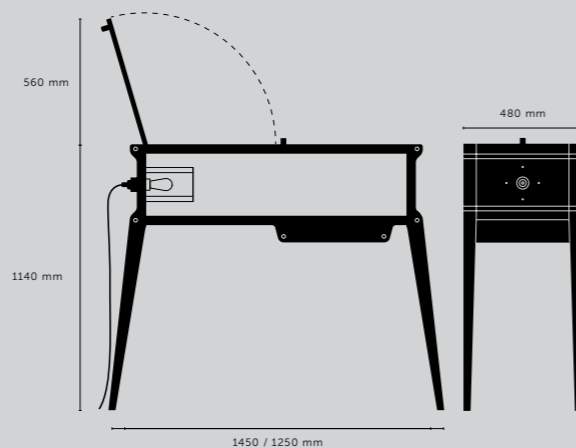

[dimensions.]