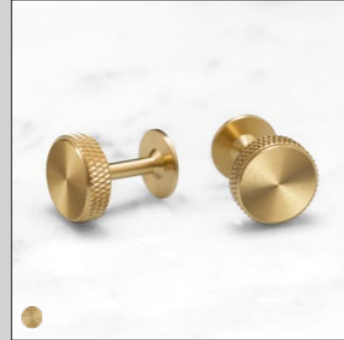

CUFFLINKS

[details.] **PAIR OF CUFFLINKS.]**
SOLID KNURL METAL.]

[product image.

[finish details.] **STEEL.]**
BRASS.]
BLACK.]

[dimensions.] **15 MM X 19 MM.]**