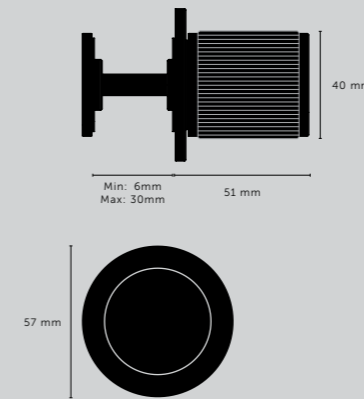

DOOR KNOB / LINEAR

[knurl.] **LINEAR.]**

[action.] **UNSPRUNG.]**

[motion.] **TWIST.]**

[details.] **SOLID METAL.]
DIAMOND-CNC LATHE PROCESS.]**

[dimensions.]

[finish.]

STEEL.]
BRASS.]
GUN METAL*.]
WELDERS BLACK.]

[fyi.]

SOLD IN PAIRS.]
PASSAGE.]
CENTRE-DISTANCE 41.5 MM (ANZ).]

[product image.]

*Gun Metal launching in Autumn 2021

FIXED DOOR KNOB / SINGLE-SIDED / LINEAR

[knurl.] **LINEAR.]**

[motion.] **FIXED.]**

[details.] **SOLID METAL.]
DIAMOND-CNC LATHE PROCESS.]**

[dimensions.]

[finish.]

STEEL.]
BRASS.]
GUN METAL*.]
WELDERS BLACK.]

[fyi.]

SOLD IN SINGLES.]
DOOR KNOB REMAINS IN FIXED POSITION.]
CAN BE FITTED TO ANY DOOR.]
INTERIOR USE ONLY.]

[product image.]

*Gun Metal launching in Autumn 2021

FIXED DOOR KNOB / DOUBLE-SIDED / LINEAR

[knurl.] **LINEAR.]**

[motion.] **FIXED.]**

[details.] **SOLID METAL.]
DIAMOND-CNC LATHE PROCESS.]**

[dimensions.]

[finish.]

STEEL.]
BRASS.]
GUN METAL*.]
WELDERS BLACK.]

[fyi.]

SOLD IN PAIRS.]
DOOR KNOB REMAINS IN FIXED POSITION.]
CAN BE FITTED TO ANY DOOR.]
INTERIOR USE ONLY.]

[product image.]

*Gun Metal launching in Autumn 2021

knurl.
finish.

LINEAR.]
GUN METAL.]