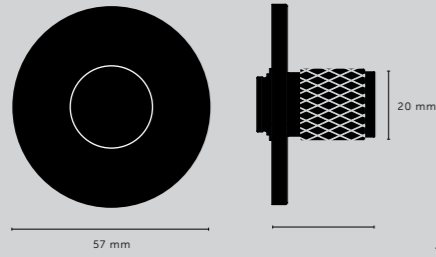

THUMBTURN LOCK / CROSS

[knurl.] **CROSS.]**

[action.] **LOCK.]**

[motion.] **TWIST.]**

[details.] **SOLID METAL.]**
THIN ROSE.]
DIAMOND-CNC LATHE PROCESS.]

[dimensions.]

[product image.]