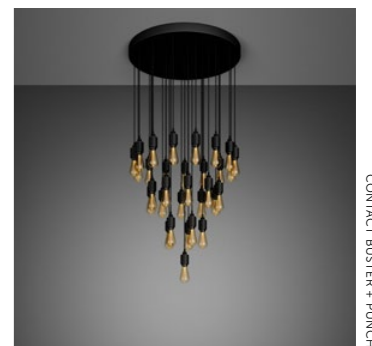

[page. **84.]**

[product. **HEAVY METAL CHANDELIER / SUSPENDED / 31.0.]**

[finish. **STEEL.]** [sku. **RHC-072370.]**
BRASS.] **RHC-052368.]**
SMOKED BRONZE.] **RHC-452372.]**
BLACK.] **RHC-022374.]**