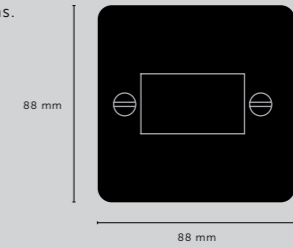

[details.] **10A TRIPLE POLE.]**

[product image.]

[finish details.] **WHITE.]
STEEL.]
BRASS.]
SMOKED BRONZE.]
BLACK.]**

[dimensions.]

DP SWITCH

[details.] **20A DOUBLE POLE.]
WITH NEON.]**

[dimensions.]

[finish details.] **WHITE.]
STEEL.]
BRASS.]
SMOKED BRONZE.]
BLACK.]**