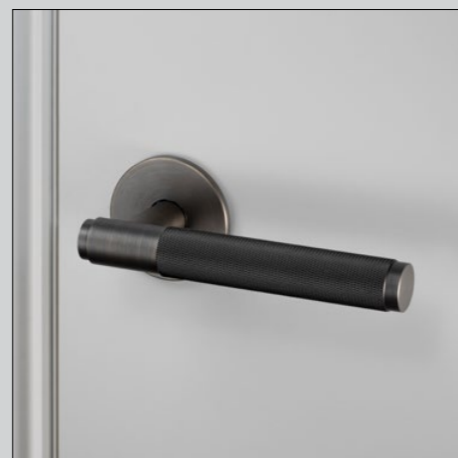

DOOR HANDLE / CROSS

[knurl.] **CROSS.]**

[action.] **SPRUNG.]**

[motion.] **LEVER.]**

[details.] **SOLID METAL.]**
COIN SCREW END.]
DIAMOND-CNC LATHE PROCESS.]

[dimensions.]

[product image.]

[finish.]

STEEL.]
BRASS.]
SMOKED BRONZE.]
BLACK.]

[fyi.]

SOLD IN PAIRS.]
CENTRE-DISTANCE 38 MM.]
SPRING ASSISTED ROSE TO ENSURE HANDLE RETURNS TO CENTRE.]
FITS DOORS OF THICKNESS 35 - 54MM WITH SUPPLIED FITTINGS.]
INTERIOR USE ONLY.]
FOR USE IN UK & PARTS OF EU OR ROW IF USING OUR LATCHES.]

FIXED DOOR HANDLE / CROSS

[knurl.] **CROSS.]**

[motion.] **FIXED.]**

[details.] **SOLID METAL.]**
COIN SCREW END.]
DIAMOND-CNC LATHE PROCESS.]

[dimensions.]

[product image.]

[finish.]

STEEL.]
BRASS.]
SMOKED BRONZE.]
BLACK.]

[fyi.]

SOLD AS A SINGLE HANDLE.]
HANDLE REMAINS IN FIXED POSITION.]
CAN BE FITTED TO ANY DOOR.]
INTERIOR USE ONLY.]

DOOR HANDLE / CROSS

[knurl.] **CROSS.]**

[action.] **UNSPRUNG.]**

[details.] **SOLID METAL.]**
COIN SCREW END.]
DIAMOND-CNC LATHE PROCESS.]

[dimensions.]

[product image.]

[finish.]

STEEL.]
BRASS.]
SMOKED BRONZE.]
BLACK.]

[fyi.]

SOLD IN PAIRS.]
CENTRE-DISTANCE 30 MM (SWEDEN).]
CENTRE-DISTANCE 38MM (UK)* TRADE PRODUCT ONLY.]
CAN ONLY BE USED WITH HEAVILY SPRUNG LATCHES.]
FITS DOORS OF THICKNESS 35 - 54MM WITH SUPPLIED FITTINGS.]
INTERIOR USE ONLY.]

[knurl.] **CROSS.]**
[finish.] **BRASS.]**