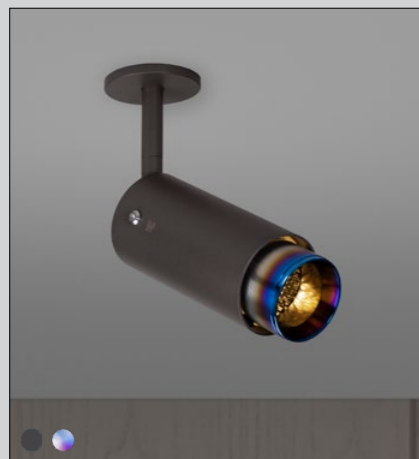

EXHAUST

[category.] **ADJUSTABLE SPOTLIGHTS.]**

[finish details.]
STEEL.]
BURNT STEEL®.]
BRASS.]
GUN METAL.]

[type.]
SPOT.]
TRACK.]

[finish body.]
STONE.]
GRAPHITE.]

[knurl.] **LINEAR.]**

[fyi.] **COMPLETE FITTING COMPRISES OF BODY & DETAIL KIT.]**
GU10 BULB REQUIRED & SOLD SEPARATELY.]

[details.]
SOLID METAL.]
TORX SCREWS.]
LOW-GLARE HONEYCOMB FILTER.]

[socket.] **GU10.]**
[voltage.] **220-240V.]**
[classification.] **CB/CE CERTIFIED, CLASS 1 & IP20.]**

[compatibility*.] **THE TRACK FITTING WORKS WITH GLOBAL, POWERGEAR,]**
EUTRAC, NORDIC AND UNIPRO 3-CIRCUIT TRACK*.]

[product image.]