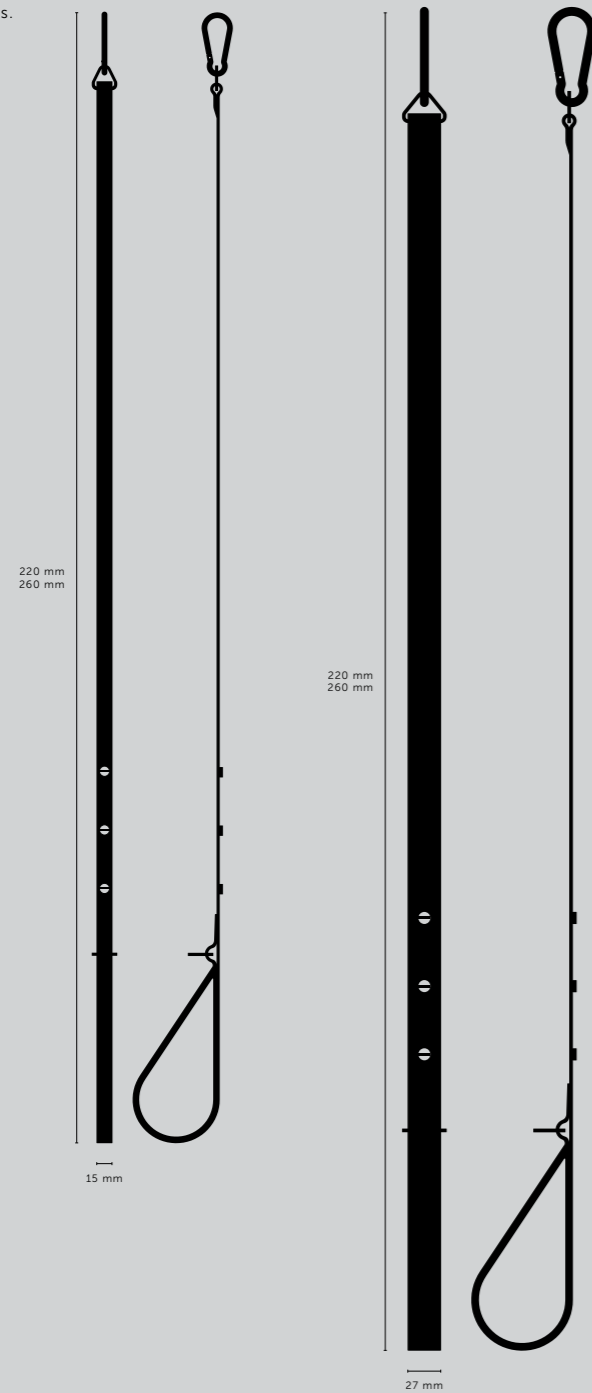

DOG LEAD

[size.]
15 MM.]
27MM.]

[details.]
GENTLY EMBOSSED BLACK BUFFALO LEATHER.]
SUPER-SOFT PURPLE COW LEATHER HANDLE.]
SOLID METAL COIN SCREW STUDDING.]
SOLID METAL CARABINER FASTENER.]

[finish.]
BLACK LEATHER + PURPLE INSIDE.] ●

[finish details.]
STEEL.] ●
BRASS.] ●

[dimensions.]