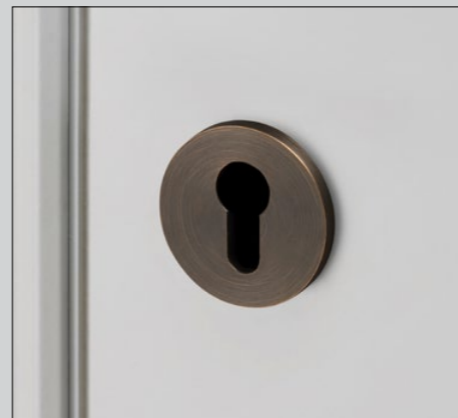

[fyi.]

SOLD AS A SINGLE HANDLE.]
HANDLE REMAINS IN FIXED POSITION.]
CAN BE FITTED TO ANY DOOR.]
INTERIOR USE ONLY.]

DOOR HANDLE / CROSS

[knurl.] **CROSS.]**

[action.] **UNSPRUNG.]**

[details.] **SOLID METAL.]**
COIN SCREW END.]
DIAMOND-CNC LATHE PROCESS.]

[finish.]

- STEEL.]
- BRASS.]
- SMOKED BRONZE.]
- GUN METAL*.]
- WELDERS BLACK*.]
- BLACK.]

EURO CYLINDER KEY ESCUTCHEON

[details. **SPUN METAL.**]

[product image.]

*Gun Metal & Welders Black launching in Autumn 2021