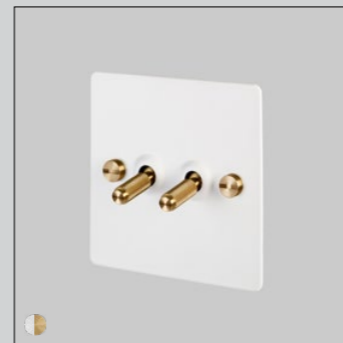

[product image.]