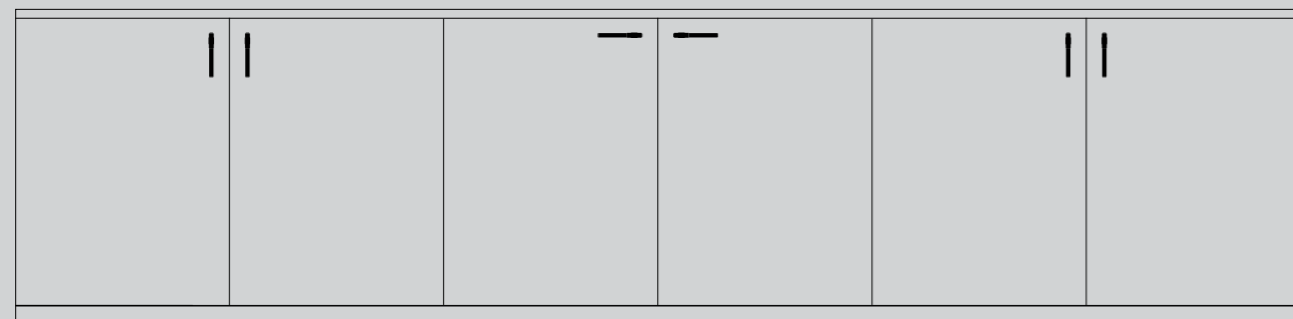

STEEL.]
BURNT STEEL®.]
BRASS.]
GUN METAL.]
BLACK.]

[dimensions.]

[product image.]

[scale.]

900 mm counter

[knurl.] **LINEAR.]**
[finish.] **BURNT STEEL®.]**

PRECIOUS BAR / LINEAR

[knurl.] **LINEAR.]**