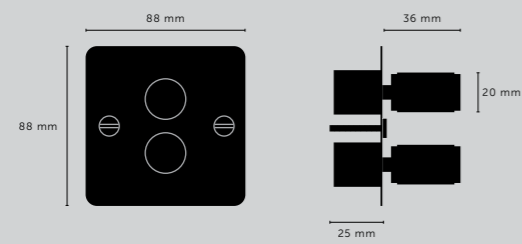

[product image.]