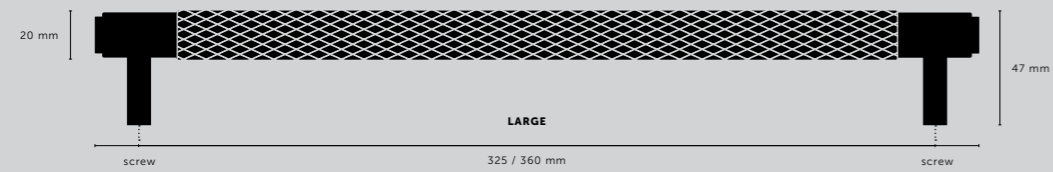

[fyi.]
DOUBLE-SIDED VERSION AVAILABLE PG. 48.]

[dimensions.]

[scale.]

900 mm counter