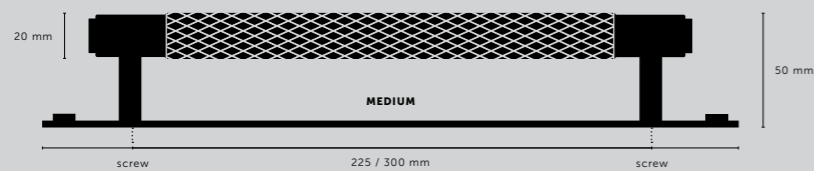

[dimensions.]

[scale.]

900 mm counter