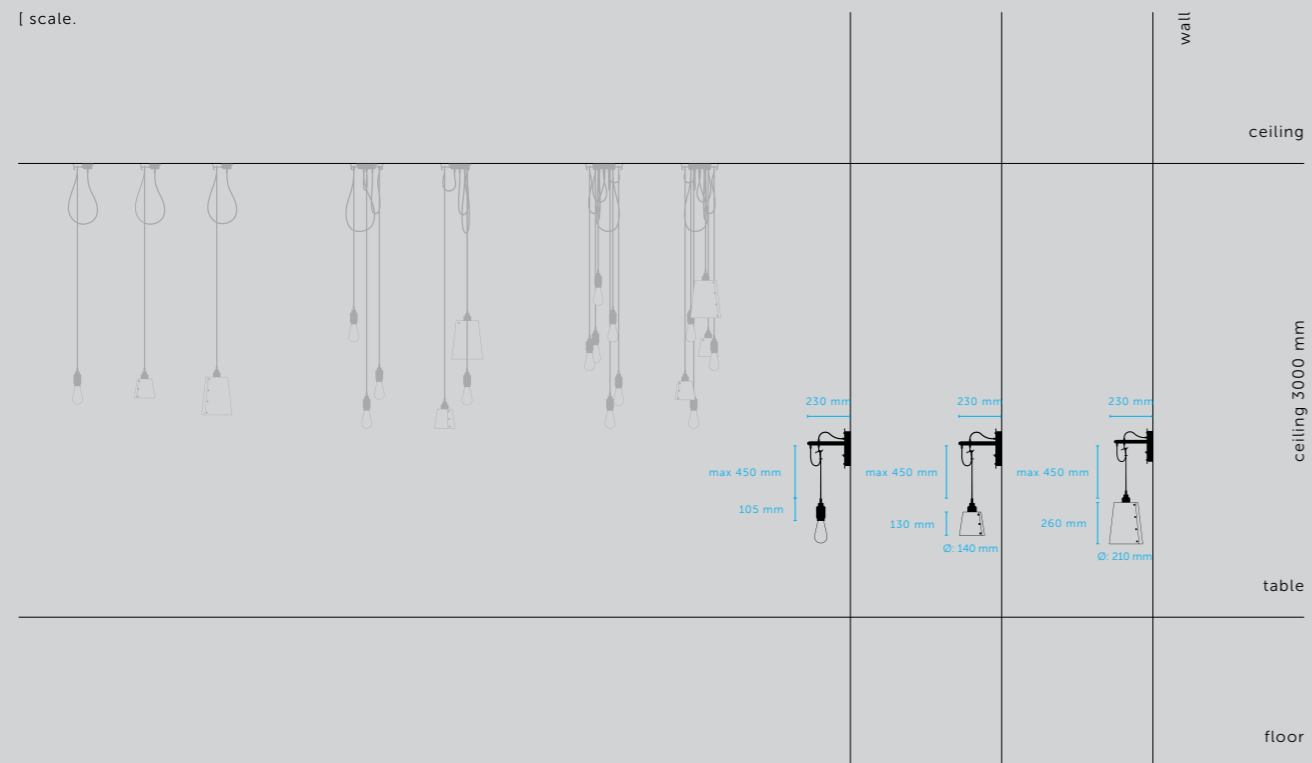

HOOKED WALL

[category.] **WALL LIGHTS.]**

[finish details.

STEEL.]
BRASS.]
SMOKED BRONZE.]

[type.]
NUDE.]
SMALL.]
LARGE.]

[finish body.

STONE.]
GRAPHITE.]

[cable length.] **UP TO 0.5M.]**

[socket.] **E27.]**
[voltage.] **220-240V.]**
[classification.] **CB/CE CERTIFIED, CLASS 1 & IP20.]**

[details.

SOLD METAL.]
MACHINED HOOKS.]

[product image.

[scale.