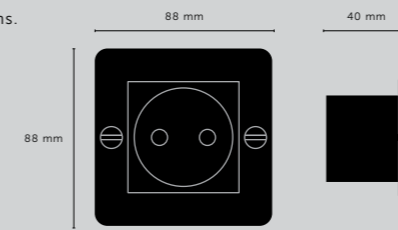

EURO PLUG SOCKET

[size.]
1G EURO PLUG SOCKET.]
2G EURO PLUG SOCKET.]
1G USB SOCKET.]

[details.]
16AMP SWITCHED.]
SOLID METAL.]
COIN SCREWS.]

[finish details.]
WHITE.]
STEEL.]
BRASS.]
SMOKED BRONZE.]
BLACK.]

[dimensions.]