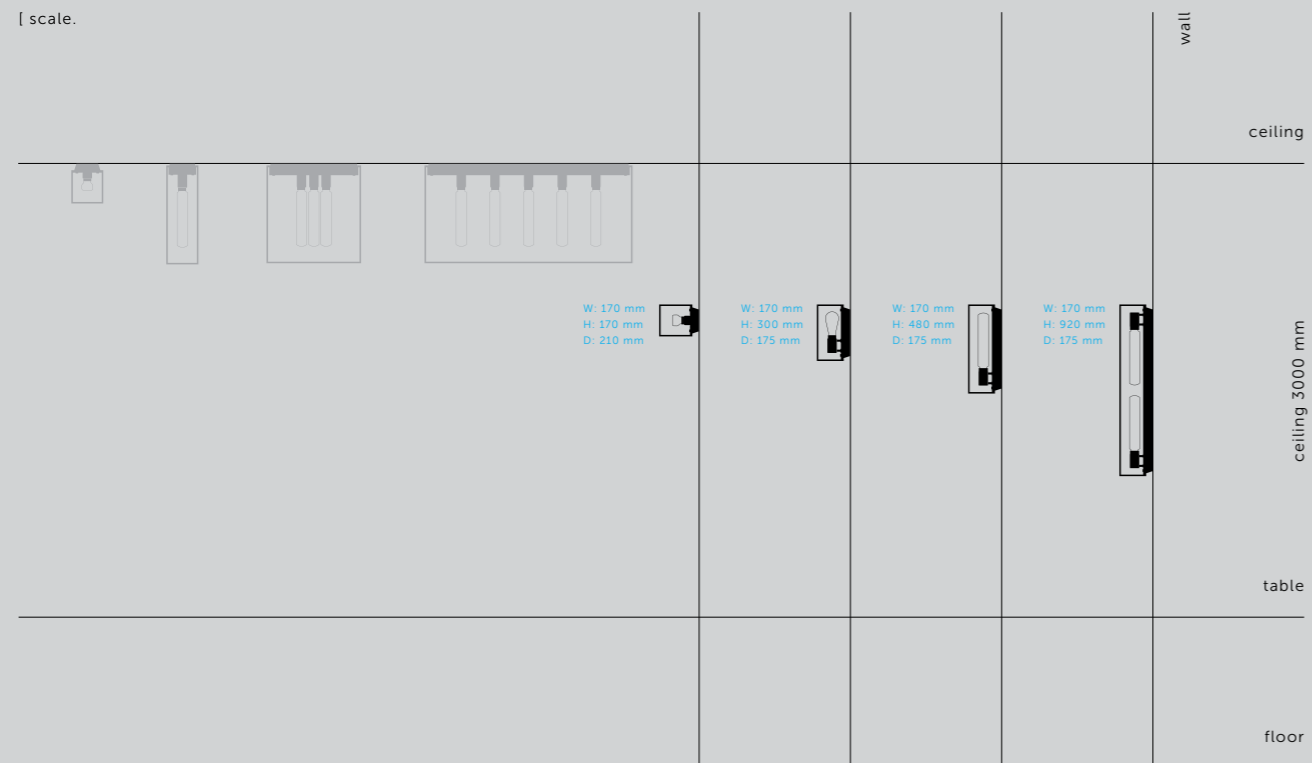

CAGED WALL

[category.] **WALL LIGHTS.]**

[socket.] **E27.]**
[voltage.] **220-240V.]**
[classification.] **CB/CE CERTIFIED, CLASS 1 & IP20.]**

[type.] **SMALL.]**
MEDIUM.]
LARGE.]
X-LARGE.]

[details.] **MATT BLACK METAL CAGE.]**
MATT BLACK KNURLED PENDANT.]
MATT BLACK COIN SCREWS.]

[finish.] **POLISHED WHITE MARBLE.]**
SATIN BLACK MARBLE.]

[product image.]

[scale.]

[type.] **CAGED WALL / LARGE.]**
[type.] **CAGED WALL / X-LARGE.]**
[finish.] **WHITE MARBLE.]**