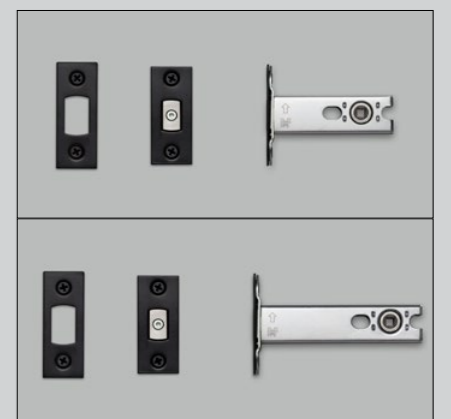

THUMBTURN LOCK DEADBOLT LATCH

[info. **57MM BACKSET.**]
82MM BACKSET.]
FOR USE WITH OUR THUMBTURN LOCKS.]

[product image.]

[finish.]

- STEEL.]
- BRASS.]
- BLACK.]