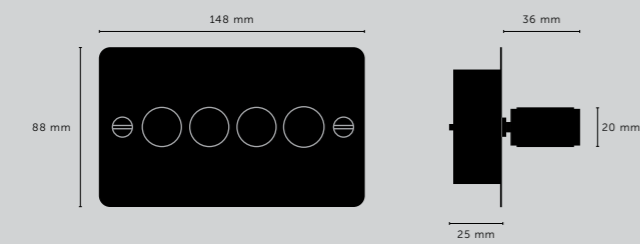

[product image.]