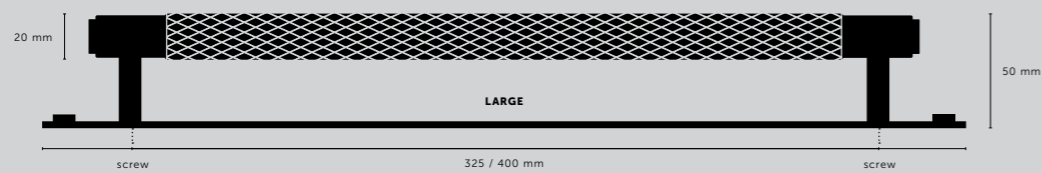

[dimensions.]

[scale.]

900 mm counter