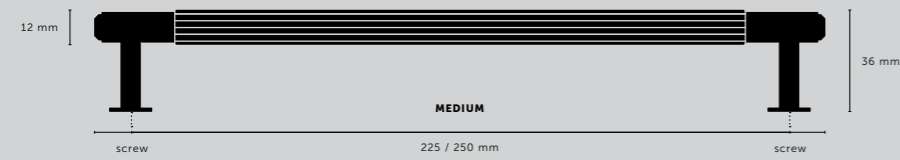

PULL BAR / LINEAR

[size.]
SMALL.]
MEDIUM.]
LARGE.]

[finish.]
STEEL.] 
BRASS.]  ◀
GUN METAL.] 
BLACK.] 

[knurl.]
LINEAR.]

[details.]
SOLID METAL.]
TORX SCREW ENDS.]

[product image.]

[dimensions.]

[scale.]