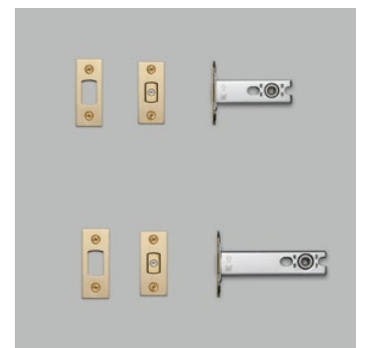

[product. **DEADBOLT LATCH / FOR THUMBTURN LOCK / 57MM BACKSET**
[finish. **STEEL.]** [sku. **GLL-051172.]**
BRASS.] **GLL-071173.]**
BLACK.] **GLL-021175.]**

[page. 49.]

[product. **DEADBOLT LATCH / FOR THUMBTURN LOCK / 82MM BACKSET**
[finish. **STEEL.]** [sku. **GLL-051178.]**
BRASS.] **GLL-071179.]**
BLACK.] **GLL-021181.]**