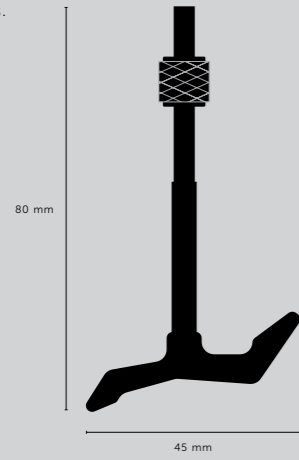

THE HOOK

[knurl.] **CROSS.]**

[finish.] **STEEL.]**
BRASS.] ◀
SMOKED BRONZE.]

[details.] **SOLID METAL.]**
MACHINED HEAD.]

[fyi.] **COMES WITH WALL ANCHOR INSERT.]**

[dimensions.]