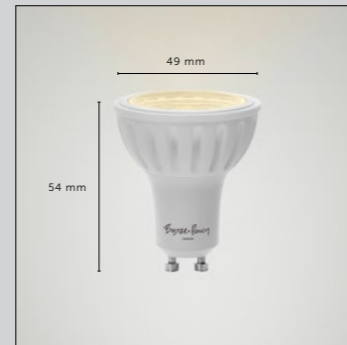

GU10 LED BULB

[type. **DIMMABLE LED.**]
[life. **30 000 HRS.**]
[socket. **GU10.**]

[power. **7W.**]
[supply. **220-240 VAC.**]
[cri. **80.**]

[finish details. **CLEAR.**] ☐
[light appearance. **2700K.**]
[lumen. **MAX 600.**]

[product image.