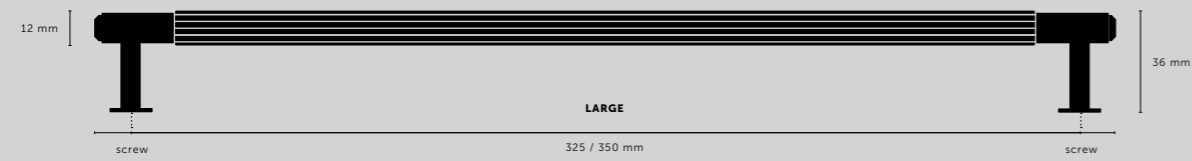

PULL BAR / LINEAR

[size.]
SMALL.]
MEDIUM.]
LARGE.]

[finish.]
STEEL.] 
BRASS.]  ◀
GUN METAL.] 
BLACK.] 

[knurl.]
LINEAR.]

[details.]
SOLID METAL.]
TORX SCREW ENDS.]

[product image.]

[dimensions.]

[scale.]