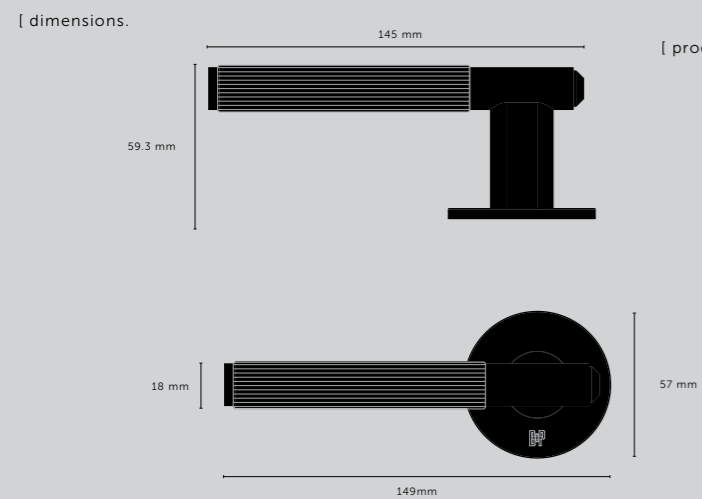

[collection. **LINEAR.**]

Our new linear-knurl pattern is machined into 12mm diameter solid bar and inspired by fashion accessory hardware. Elegant in look and scale this knurl is beautifully refined. The linear-knurl is accompanied by machined torx screws.

[dimensions.]

[scale.]

900 mm counter

[size.] **LARGE.]**
 [finish.] **BRASS.]**

L-BAR / LINEAR

[knurl.] **LINEAR.]**

[details.] **SOLID METAL.]**
MACHINED STALK.]
TORX SCREW END.]

[finish.]

STEEL.]
BURNT STEEL®.]
BRASS.]
GUN METAL.]
BLACK.]

[dimensions.]

[product image.]

[scale.]

900 mm counter

[knurl.] **LINEAR.]**
[finish.] **BURNT STEEL®.]**

PRECIOUS BAR / LINEAR

[knurl.] **LINEAR.]**

[product image.]

**Gun Metal launching in Autumn 2021*

FIXED DOOR HANDLE / LINEAR

[knurl.] **LINEAR.]**

[motion.] **FIXED.]**

[details.] **SOLID METAL.]**
DIAMOND-CNC LATHE PROCESS.]

[finish.]

STEEL.]
BRASS.]
GUN METAL*.]
WELDERS BLACK.]