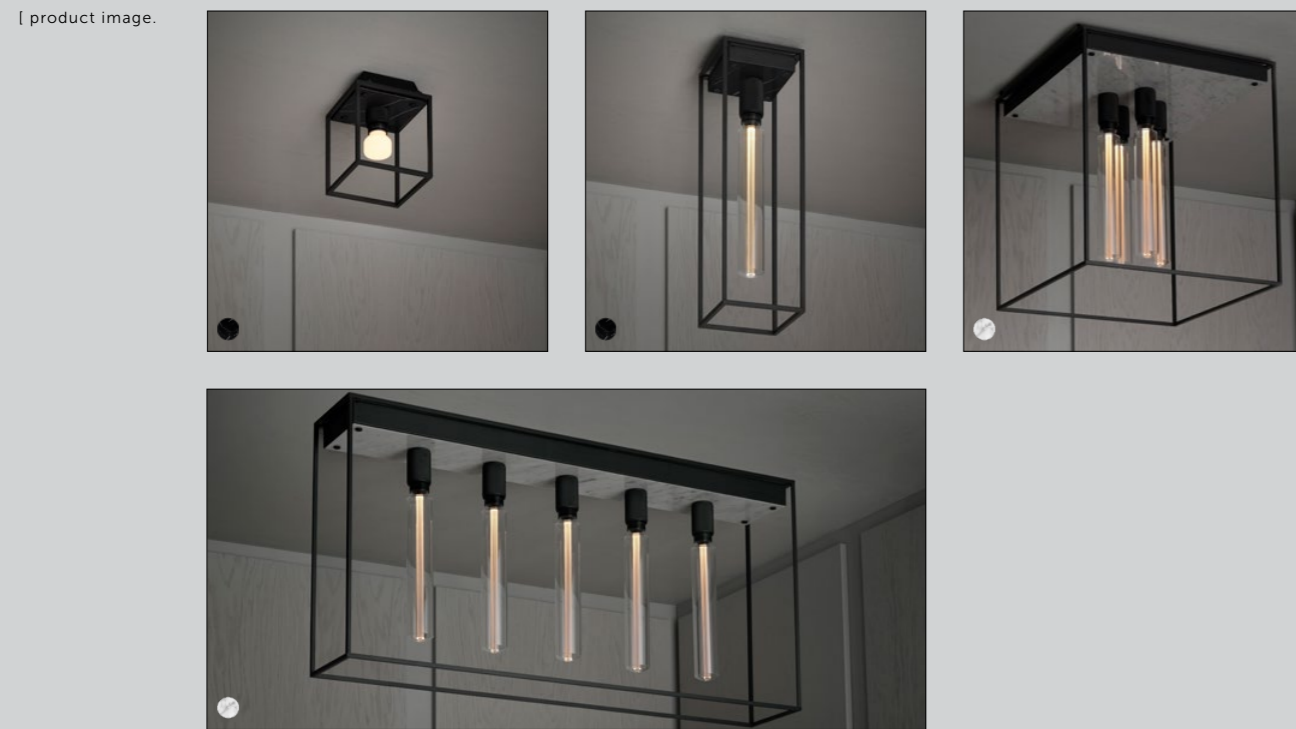

CAGED CEILING

[category.] **CEILING LIGHTS.]**

[size.] **SMALL.]**
LARGE.]
4.0.]
5.0.]

[finish.] **POLISHED WHITE MARBLE.]**
SATIN BLACK MARBLE.]

[socket.] **E27.]**
[voltage.] **220-240V.]**
[classification.] **CB/CE CERTIFIED, CLASS 1 & IP20.]**

[details.] **MATT BLACK METAL CAGE.]**
MATT BLACK KNURLED PENDANT.]
MATT BLACK COIN SCREWS.]

[type.] **CAGED CEILING 5.0.]**
[type.] **CAGED WALL / LARGE.]**