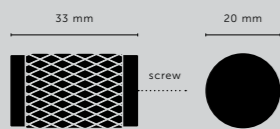

FURNITURE KNOB / CROSS

[knurl.] **CROSS.]**

[details.] **SOLID METAL.]**

[fyi.] **SOLD IN SETS OF TWO.]**

[finish.]
STEEL.]
BRASS.]
SMOKED BRONZE.]
BLACK.]

[dimensions.]

[scale.]

FURNITURE KNOB / PLATE / CROSS

[knurl.] **CROSS.]**

[details.] **SOLID METAL.]**
BACKPLATE.]
COIN SCREWS.]

[fyi.] **SOLD IN SETS OF TWO.]**

[finish.]
STEEL.]
BRASS.]
SMOKED BRONZE.]
BLACK.]

[dimensions.]

[type.] **FURNITURE KNOB / PLATE.]**
[finish.] **BRASS.]**