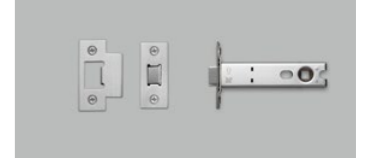

[product. **DOOR KNOB / CROSS.]**
[finish. **STEEL.]** [sku. **GDK-07254.]**
BRASS.] **GDK-05255.]**
▶ BLACK.] **GDK-02257.]**

[page. 40.]

[product. **DOOR HANDLE / CROSS / SPRUNG / CC 38 MM.]**
[finish. **STEEL.]** [sku. **UK-LH-S-38-ST-A.]**
▶ BRASS.] **UK-LH-S-38-BR-A.]**
SMOKED BRONZE.] **UK-LH-S-38-SM-A.]**
BLACK.] **UK-LH-S-38-BL-A.]**

[page. 38.]

[product. **DOOR HANDLE / CROSS / UNSPRUNG / CC 30 MM / SWEDEN.]**
[finish. **STEEL.]** [sku. **SW-LH-U-30-ST-A.]**
BRASS.] **SW-LH-U-30-BR-A.]**
SMOKED BRONZE.] **SW-LH-U-30-SM-A.]**
BLACK.] **SW-LH-U-30-BL-A.]**

[product. **DOOR HANDLE / CROSS / UNSPRUNG / CC 38 MM.]**
[finish. **STEEL.]** [sku. **UK-LH-U-38-ST-A.]**
BRASS.] **UK-LH-U-38-BR-A.]**
SMOKED BRONZE.] **UK-LH-U-38-SM-A.]**
BLACK.] **UK-LH-U-38-BL-A.]**

[page. 38.]

[product. **FIXED DOOR HANDLE / CROSS.]**
[finish. **STEEL.]** [sku. **RLH-07226.]**
BRASS.] **RLH-05227.]**
▶ SMOKED BRONZE.] **RLH-09228.]**
BLACK.] **RLH-02229.]**

[product. **DOOR HANDLE / LINEAR.]**
[finish. **STEEL.]** [sku. **RLH-051033.]**
BRASS.] **RLH-071034.]**
▶ GUN METAL.] **RLH-091035.]**
WELDERS BLACK.] **RLH-481032.]**

[page. 42.]

[product. **FIXED DOOR HANDLE / LINEAR.]**
[finish. **STEEL.]** [sku. **RLH-051045.]**
BRASS.] **RLH-071046.]**
SMOKED BRONZE.] **RLH-091047.]**
BLACK.] **RLH-481044.]**

[product. **DOOR STOP / FLOOR.]**
[finish. **STEEL.]** [sku. **RDS-07269.]**
▶ BRASS.] **RDS-05270.]**
SMOKED BRONZE.] **RDS-09271.]**
BLACK.] **RDS-02272.]**

[page. 52.]

[product. **DOOR STOP / WALL.]**
[finish. **STEEL.]** [sku. **RDS-07265.]**
BRASS.] **RDS-05266.]**
SMOKED BRONZE.] **RDS-09267.]**
▶ BLACK.] **RDS-02268.]**

[product. **KEY ESCUTCHEON PLATE / CC 27 MM / SWEDEN.]**
[finish. **STEEL.]** [sku. **SW-ESC-27-ST-A.]**
BRASS.] **SW-ESC-27-BR-A.]**
▶ SMOKED BRONZE.] **SW-ESC-27-SM-A.]**
BLACK.] **SW-ESC-27-BL-A.]**

[page. 48.]