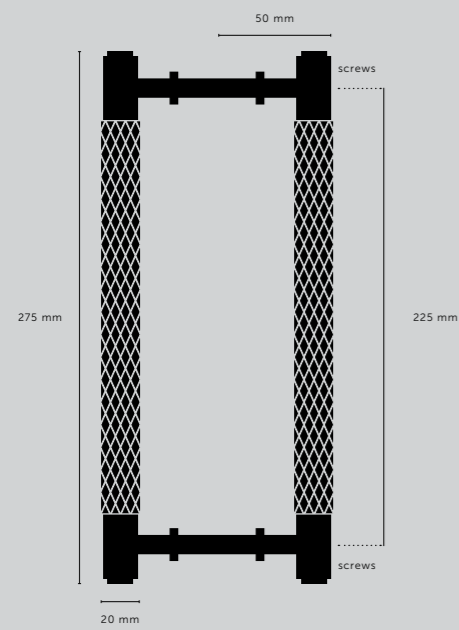

[scale.]

[scale.]