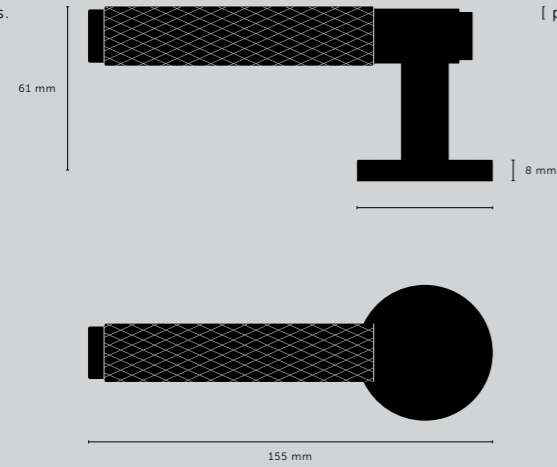

[dimensions.]

[scale.]

900 mm counter

[size.] **LARGE.]**
 [finish.] **BRASS.]**

L-BAR / LINEAR

[knurl.] **LINEAR.]**

[details.] **SOLID METAL.]**
MACHINED STALK.]
TORX SCREW END.]

[finish.]

DOOR HANDLE / CROSS

[knurl.] **CROSS.]**

[action.] **SPRUNG.]**

[motion.] **LEVER.]**

[details.] **SOLID METAL.]**
COIN SCREW END.]
DIAMOND-CNC LATHE PROCESS.]

[dimensions.]

[product image.]

[finish.]