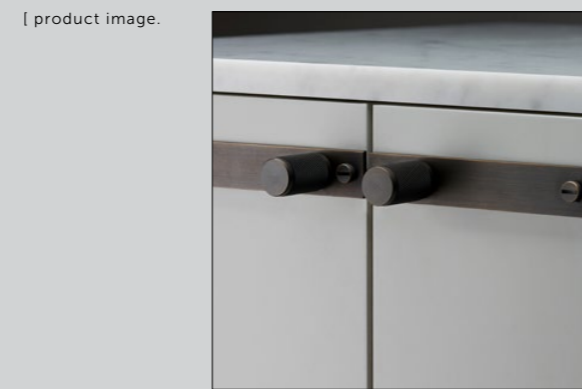

[knurl.] **CROSS.]**

[details.] **SOLID METAL.]**
BACKPLATE.]
COIN SCREWS.]

[fyi.] **SOLD IN SETS OF TWO.]**

[finish.]
STEEL.] 
BRASS.] 
SMOKED BRONZE.] 
BLACK.] 

[dimensions.]

[type.] **FURNITURE KNOB / PLATE.]**
 [finish.] **BRASS.]**