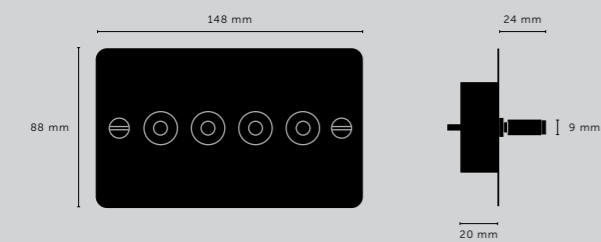

TOGGLE SWITCH

[knurl.] **CROSS.]**

[type.] **1G INTERMEDIATE.]**

1G.]

2G.]

3G.]

4G.]

[details.] **SOLID METAL.]**
COIN SCREWS.]
ON/OFF.]
2-WAY.]
3-WAY (INTERMEDIATE ONLY).]
10AX.]

[dimensions.]