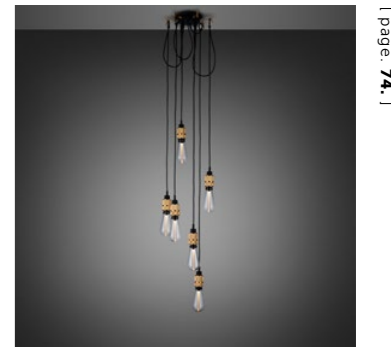

[page. 72.]

[page. 72.]

[page. 74.]

[page. 74.]

[page. 74.]

[product. **HOOKED 6.0 / MIX SHADE / 2 M CABLE.]**

[finish. **STONE + STEEL.]** [sku. **RHK-23441 / UK-HK6-ST-2.0-M-SN.]**
STONE + BRASS.] **RHK-25433.]**
STONE + SMOKED BRONZE.] **RHK-24437 / UK-HK6-SM-2.0-M-SN.]**
GRAPHITE + STEEL.] **RHK-19440.]**
▶ **GRAPHITE + BRASS.]** **RHK-18432.]**
GRAPHITE + SMOKED BRONZE.] **RHK-20436 / UK-HK6-SM-2.0-M-GR.]**