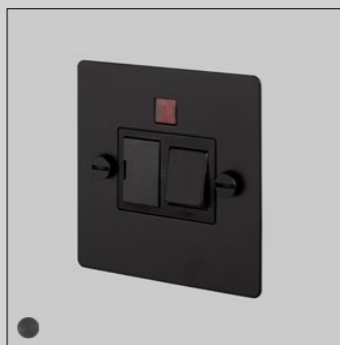

SWITCHED FUSED SPUR

[details.]

[dimensions.]