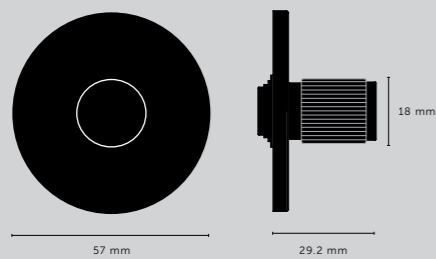

[product image.]