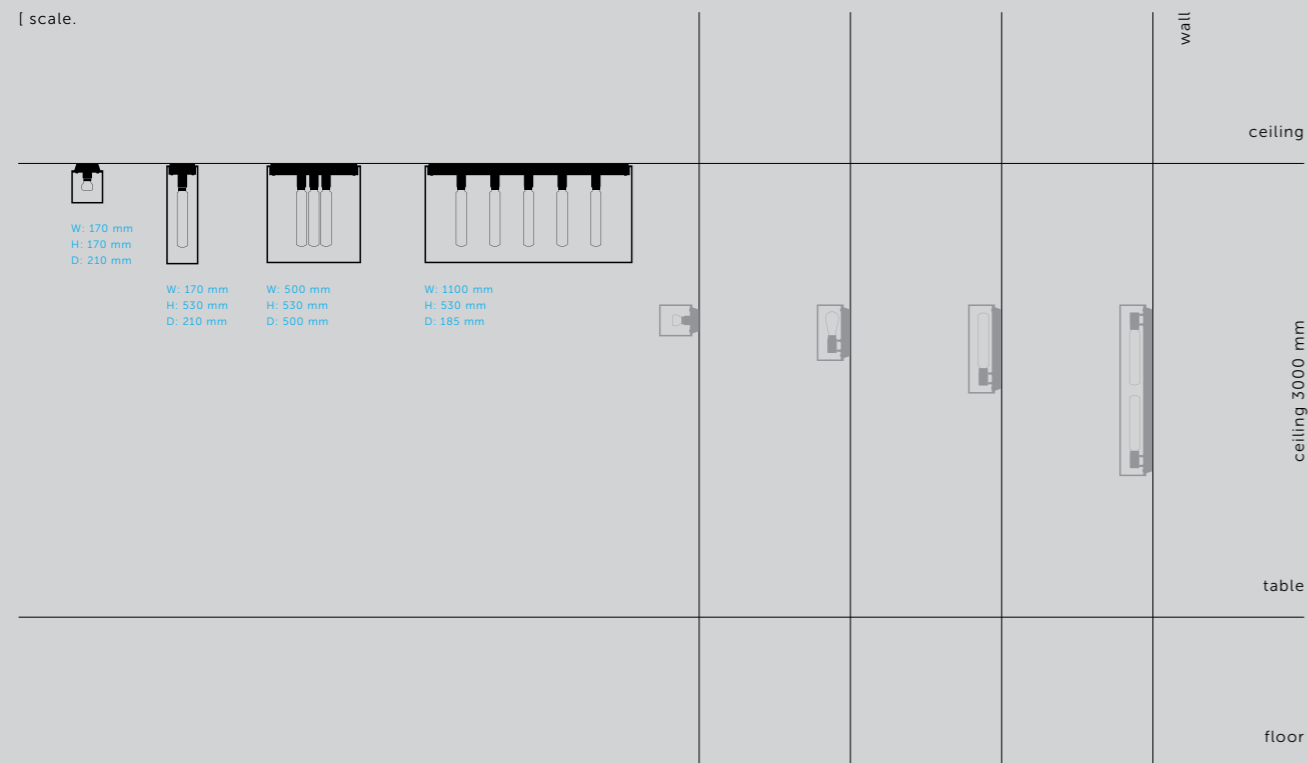

CAGED CEILING

[category.] **CEILING LIGHTS.]**

[size.] **SMALL.]**
LARGE.]
4.0.]
5.0.]

[finish.] **POLISHED WHITE MARBLE.]**
SATIN BLACK MARBLE.]

[socket.] **E27.]**
[voltage.] **220-240V.]**
[classification.] **CB/CE CERTIFIED, CLASS 1 & IP20.]**

[details.] **MATT BLACK METAL CAGE.]**
MATT BLACK KNURLED PENDANT.]
MATT BLACK COIN SCREWS.]

[type.] **CAGED CEILING 5.0.]**
[type.] **CAGED WALL / LARGE.]**