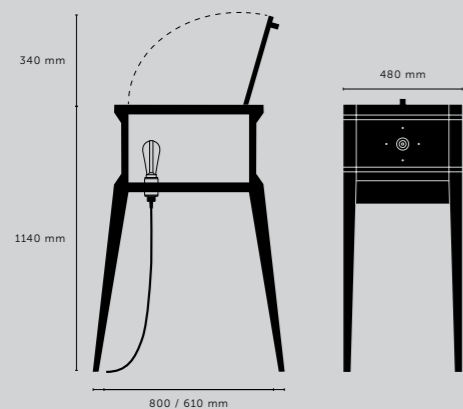

[dimensions.]