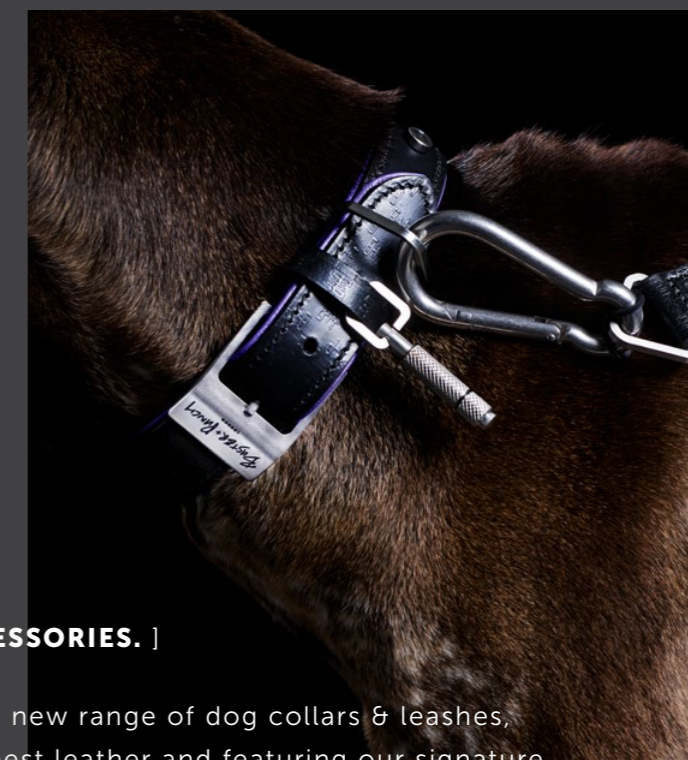

[lengths.] **360 MM.]**
400 MM.]
420 MM.]

[type.
[type.

NECKLACE.]
DOUBLE BRACELET.]

[range. **PET ACCESSORIES.**]

We have crafted a new range of dog collars & leashes, made from the finest leather and featuring our signature, precision machined, solid metal detailing. From the gently embossed buffalo leather to the super-soft cow leather, the diamond-cut knurled pendant to the studded coin screws - this range will make sure your dog stands out from the crowd, or at least in the park.