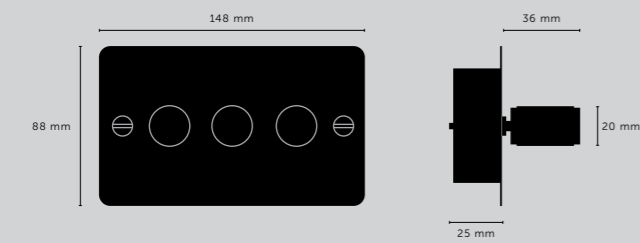

[product image.]