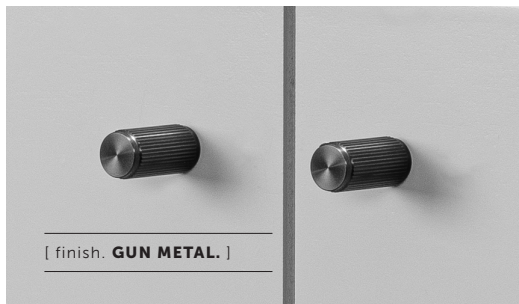

BUSTER + PUNCH
LONDON

[product.]

FURNITURE KNOB / LINEAR

[type. **HARDWARE.**]

[knurl. **LINEAR.**]

[set of. **TWO.**]

A pair of furniture knobs made from solid metal and featuring our elegant, diamond-cut, linear knurl pattern.

[type. **HARDWARE.**]

[info. **MEASUREMENTS.**]

12 mm
 $\frac{4}{8}$ "

25 mm
1"

[info. **SPECIFICATIONS.**]

2 solid metal furniture knobs

Rear fixing

Fits doors of:

Max 20mm or $\frac{25}{32}$ "*

*For thicker doors you will need to source longer M5 screws

[info. **FINISH & SKU NUMBERS.**]

[finish.]

[UK.]

[US.]

 Steel	GFK-07315	NFK-07360
 Brass	GFK-05316	NFK-05361
 Gun Metal	GFK-35319	NFK-35364
 Black	GFK-02318	NFK-02363