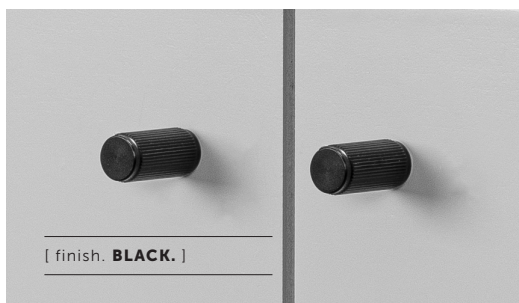

BUSTER + PUNCH
LONDON

[product.]

FURNITURE KNOB / LINEAR

[type. **HARDWARE.**]

[knurl. **LINEAR.**]

[set of. **TWO.**]

A pair of furniture knobs made from solid metal and featuring our elegant, diamond-cut, linear knurl pattern.

[type. **HARDWARE.**]

[info. **MEASUREMENTS.**]

12 mm
 $\frac{4}{8}$ "

25 mm
1"

[info. **SPECIFICATIONS.**]

2 solid metal furniture knobs

Rear fixing

Fits doors of:

Max 20mm or $\frac{25}{32}$ "*

*For thicker doors you will need to source longer M5 screws

[info. **FINISH & SKU NUMBERS.**]

[finish.]

[UK.]

[US.]

 Steel	GFK-07315	NFK-07360
 Brass	GFK-05316	NFK-05361
 Gun Metal	GFK-35319	NFK-35364
 Black	GFK-02318	NFK-02363